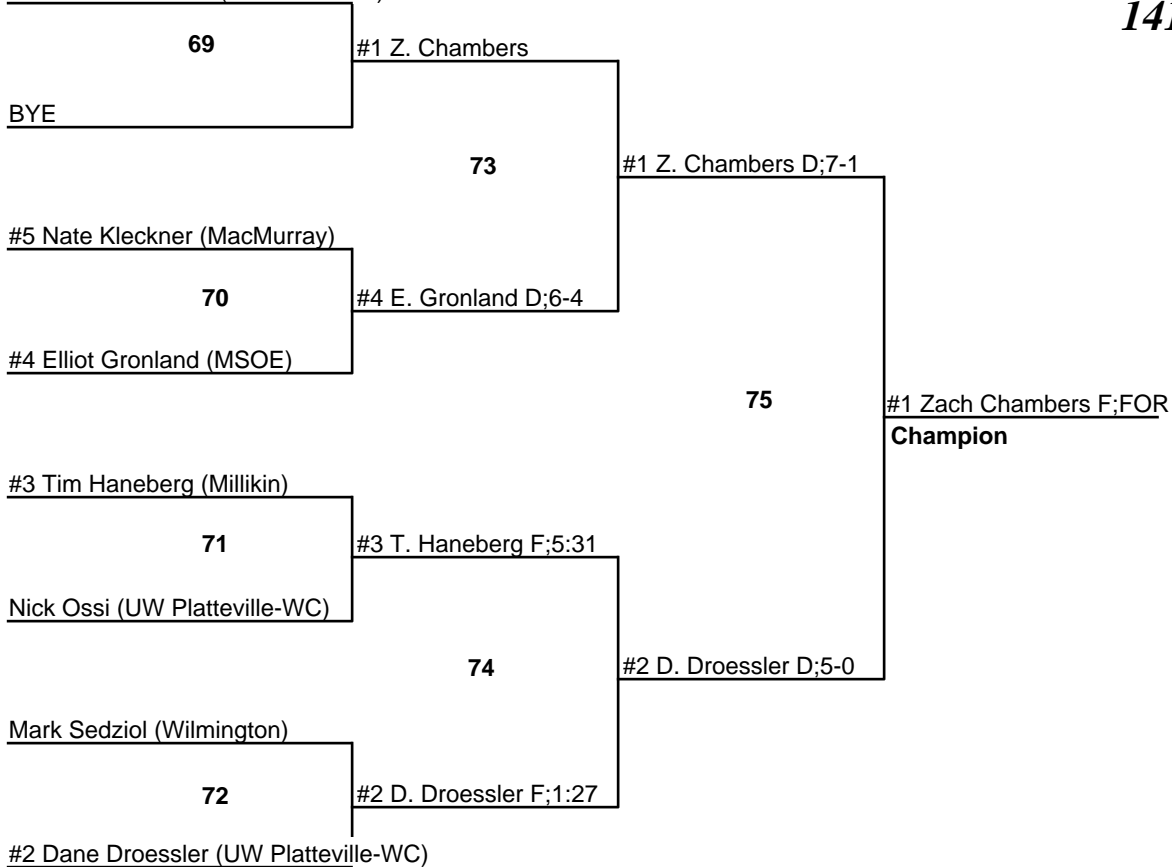

North Central College Wrestling Invitational

19-20 January 2007

125

#1 Spencer Peterson (UW Platteville)

North Central College Wrestling Invitational

19-20 January 2007

133

North Central College Wrestling Invitational

19-20 January 2007

141

#1 Zach Chambers (UW Platteville)

North Central College Wrestling Invitational

19-20 January 2007

149

North Central College Wrestling Invitational

19-20 January 2007

19-20 January 2007

184

North Central College Wrestling Invitational

19-20 January 2007

197

North Central College Wrestling Invitational

19-20 January 2007