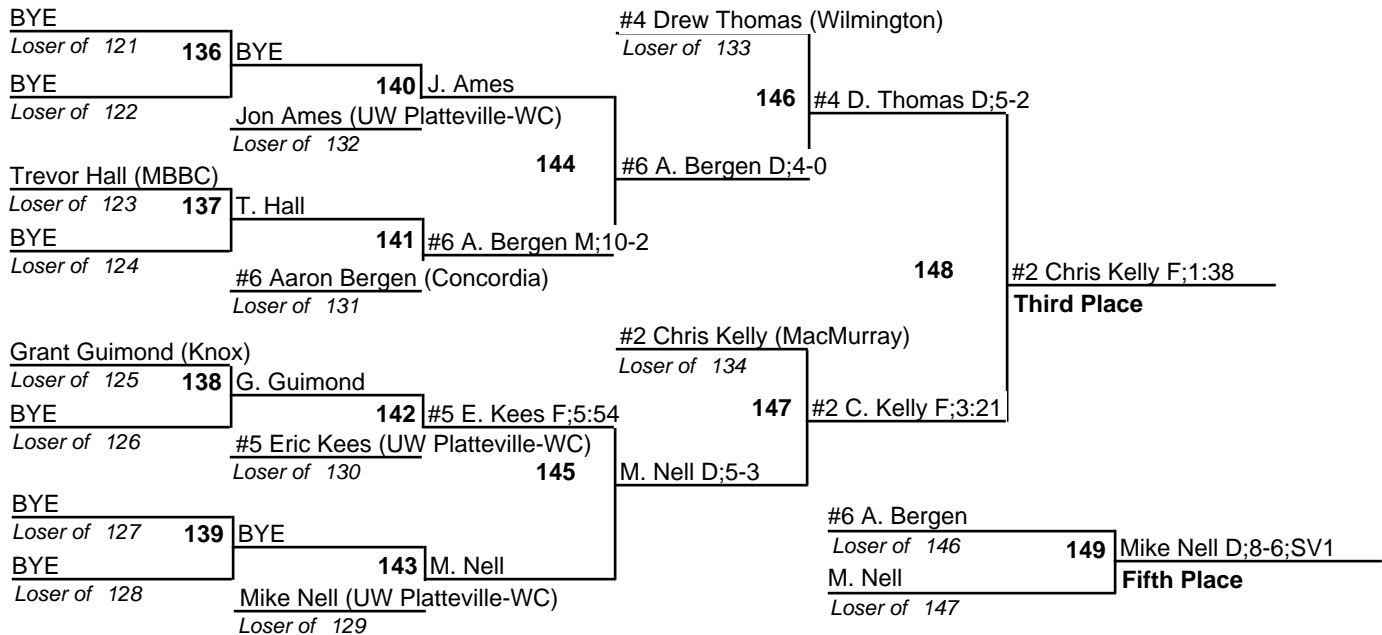

North Central College Wrestling Invitational

19-20 January 2007

125

#1 Spencer Peterson (UW Platteville)

North Central College Wrestling Invitational

19-20 January 2007

133

North Central College Wrestling Invitational

19-20 January 2007

141

#1 Zach Chambers (UW Platteville)

North Central College Wrestling Invitational

19-20 January 2007

149

North Central College Wrestling Invitational

19-20 January 2007

157

North Central College Wrestling Invitational

19-20 January 2007

#1 Ben Youel (North Central)

North Central College Wrestling Invitational

19-20 January 2007

#1 Tim O'Connor (MSOE)

North Central College Wrestling Invitational