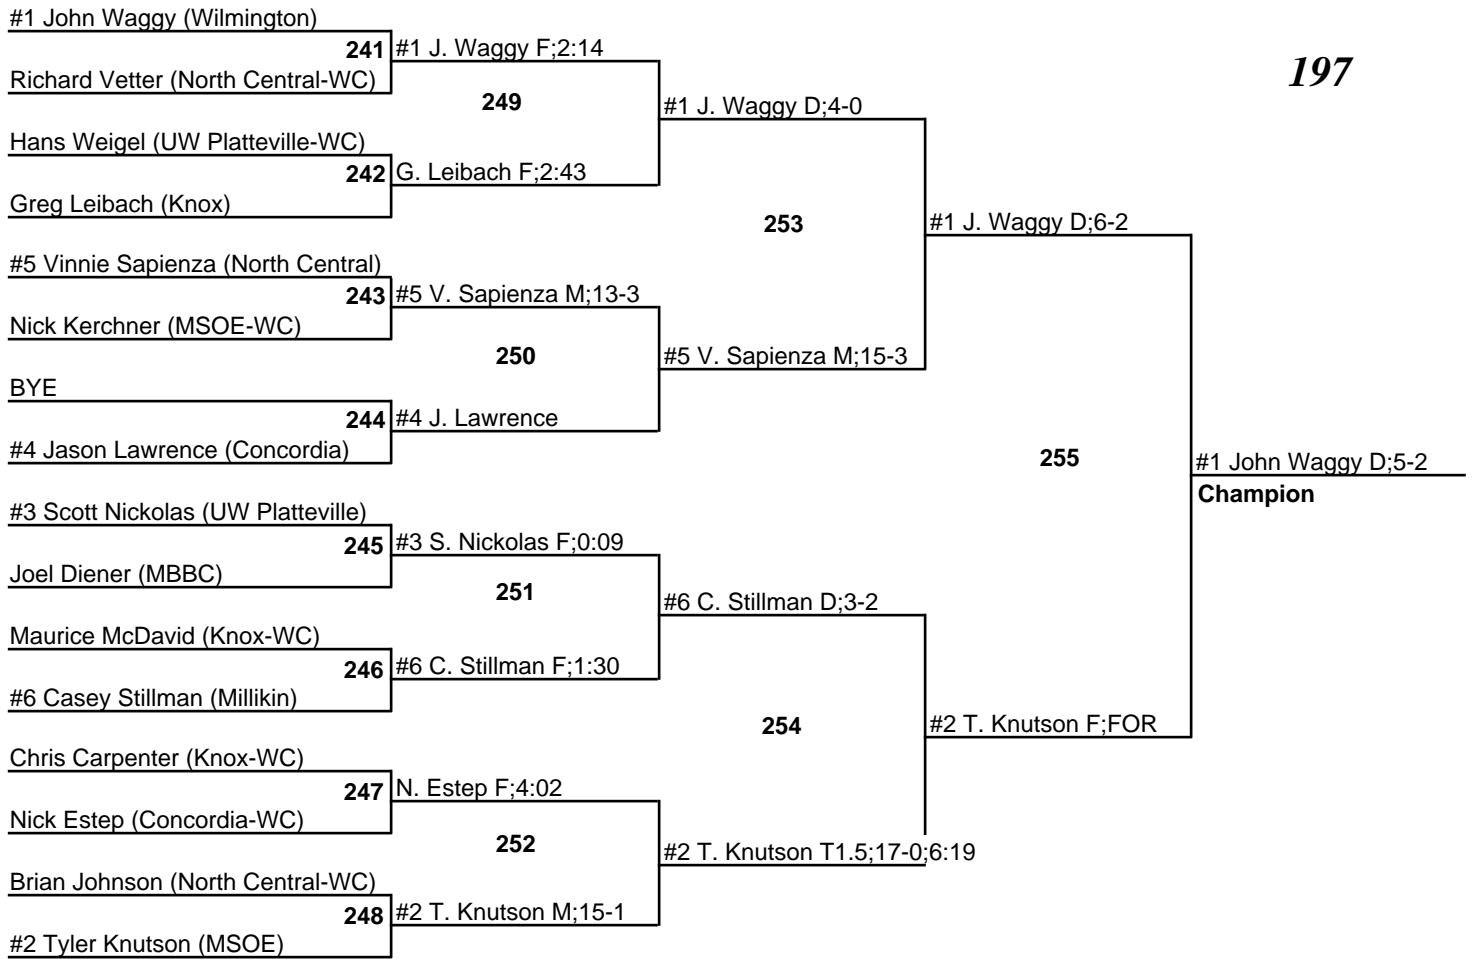

North Central College Wrestling Invitational

19-20 January 2007

125

#1 Spencer Peterson (UW Platteville)

North Central College Wrestling Invitational

19-20 January 2007

133

North Central College Wrestling Invitational

19-20 January 2007

141

#1 Zach Chambers (UW Platteville)

North Central College Wrestling Invitational

19-20 January 2007

149

North Central College Wrestling Invitational

19-20 January 2007

157

North Central College Wrestling Invitational

19-20 January 2007

#1 Ben Youel (North Central)

North Central College Wrestling Invitational

19-20 January 2007

#1 Tim O'Connor (MSOE)

North Central College Wrestling Invitational

19-20 January 2007

184

North Central College Wrestling Invitational

19-20 January 2007

197

North Central College Wrestling Invitational

19-20 January 2007