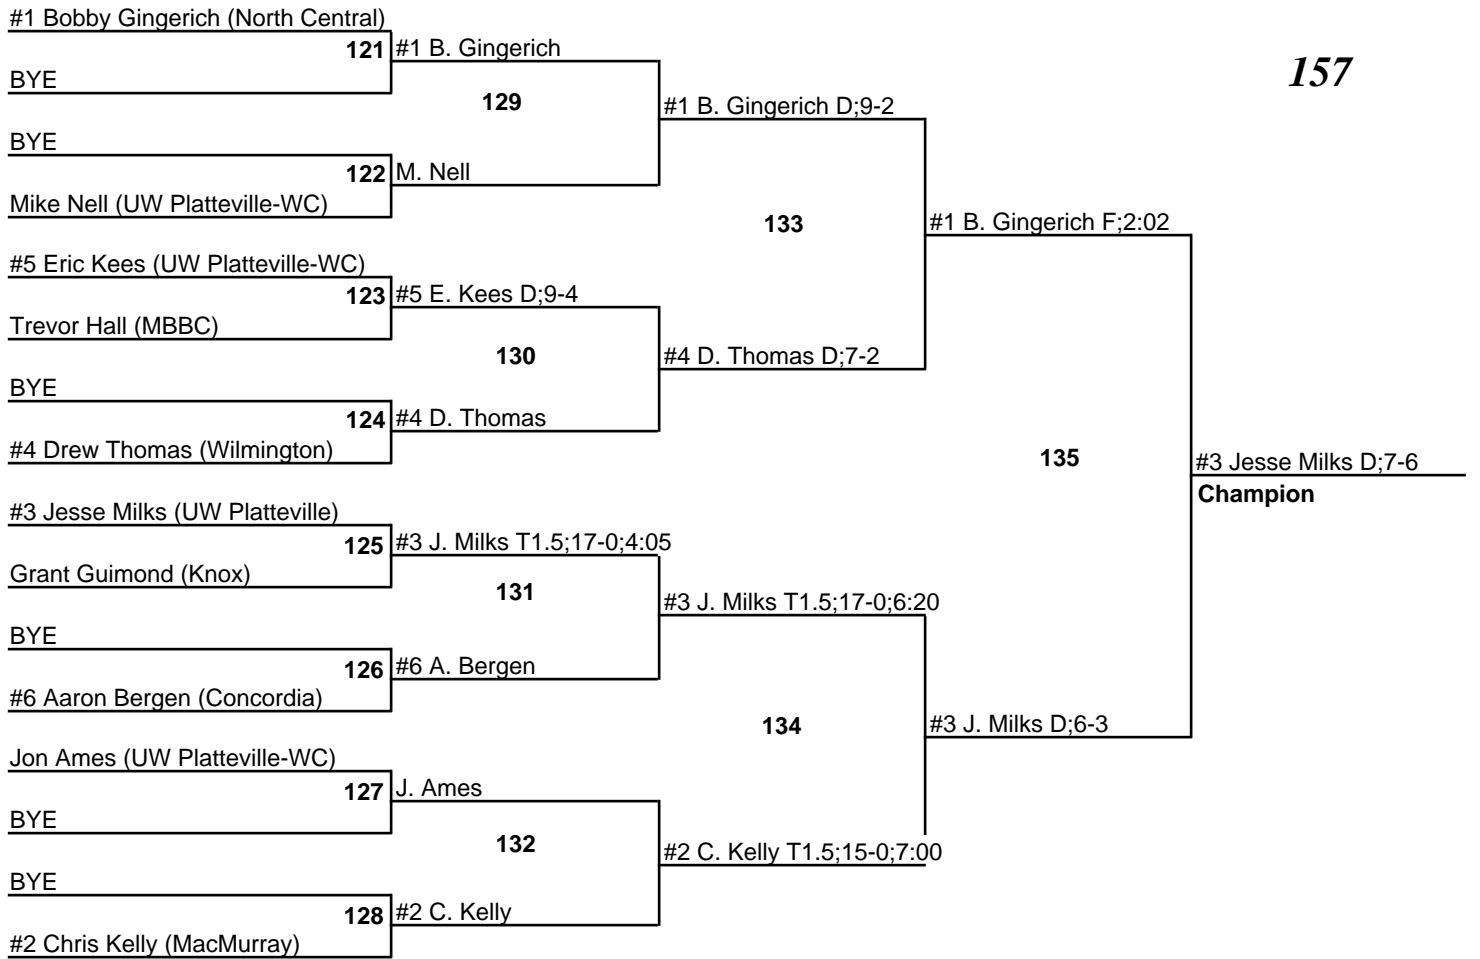

North Central College Wrestling Invitational

19-20 January 2007

125

#1 Spencer Peterson (UW Platteville)

North Central College Wrestling Invitational

19-20 January 2007

133

North Central College Wrestling Invitational

19-20 January 2007

141

#1 Zach Chambers (UW Platteville)

North Central College Wrestling Invitational

19-20 January 2007

149

North Central College Wrestling Invitational

19-20 January 2007

157

North Central College Wrestling Invitational

19-20 January 2007

#1 Ben Youel (North Central)

North Central College Wrestling Invitational

19-20 January 2007

#1 Tim O'Connor (MSOE)

North Central College Wrestling Invitational

19-20 January 2007

184

North Central College Wrestling Invitational

19-20 January 2007

197

North Central College Wrestling Invitational

19-20 January 2007