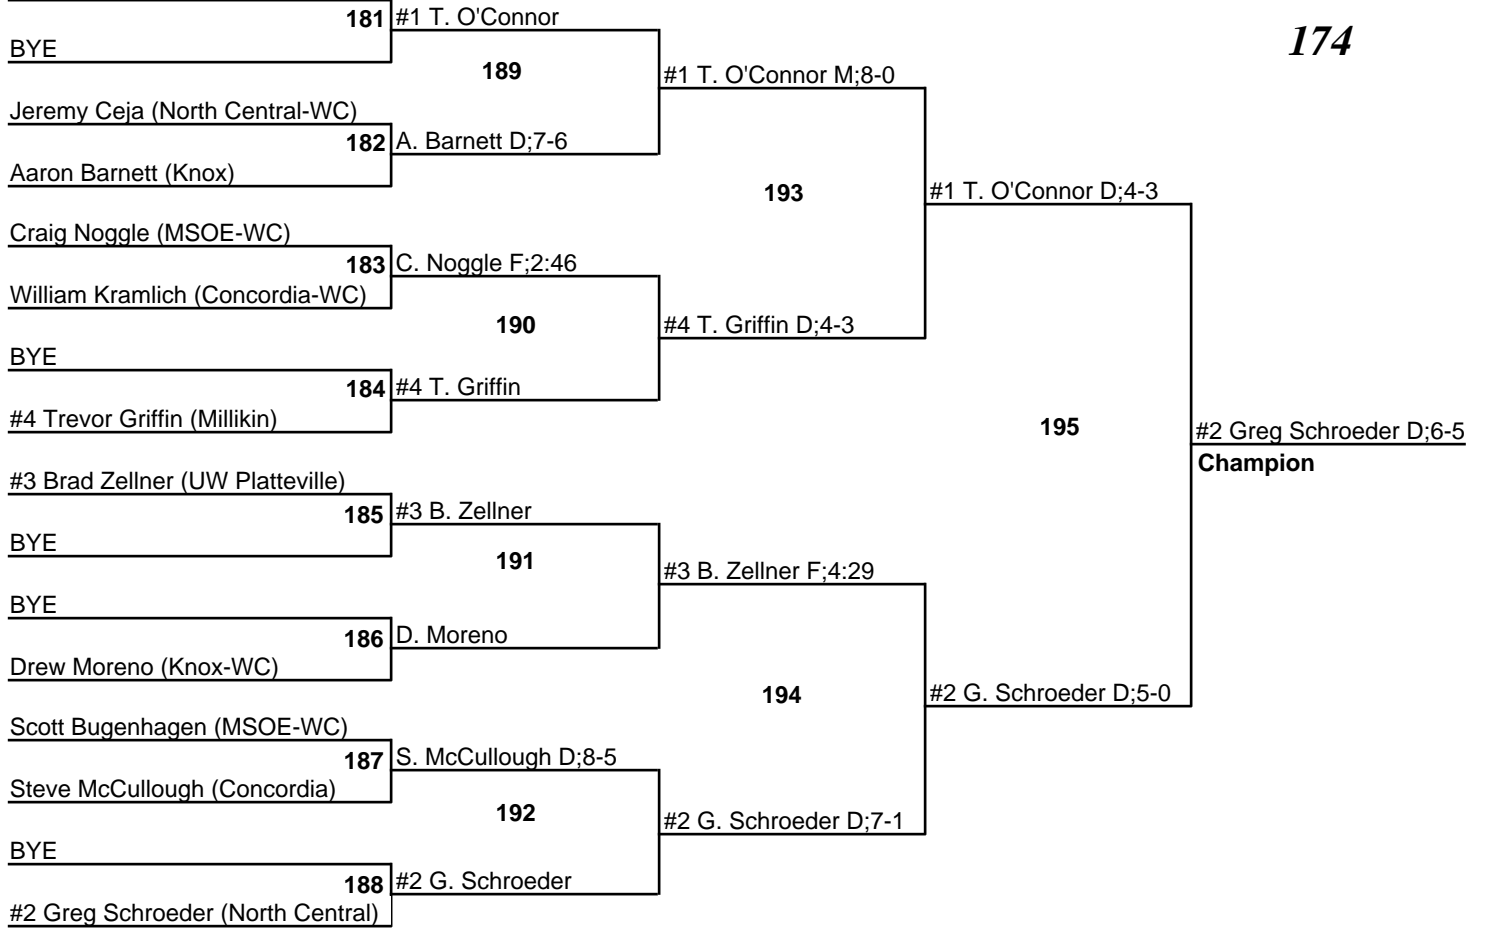

North Central College Wrestling Invitational

19-20 January 2007

125

#1 Spencer Peterson (UW Platteville)

North Central College Wrestling Invitational

19-20 January 2007

133

North Central College Wrestling Invitational

19-20 January 2007

141

#1 Zach Chambers (UW Platteville)

North Central College Wrestling Invitational

19-20 January 2007

149

North Central College Wrestling Invitational

19-20 January 2007

157

North Central College Wrestling Invitational

19-20 January 2007

#1 Ben Youel (North Central)

North Central College Wrestling Invitational

19-20 January 2007

#1 Tim O'Connor (MSOE)

North Central College Wrestling Invitational

19-20 January 2007

184

North Central College Wrestling Invitational

19-20 January 2007

197

North Central College Wrestling Invitational

19-20 January 2007