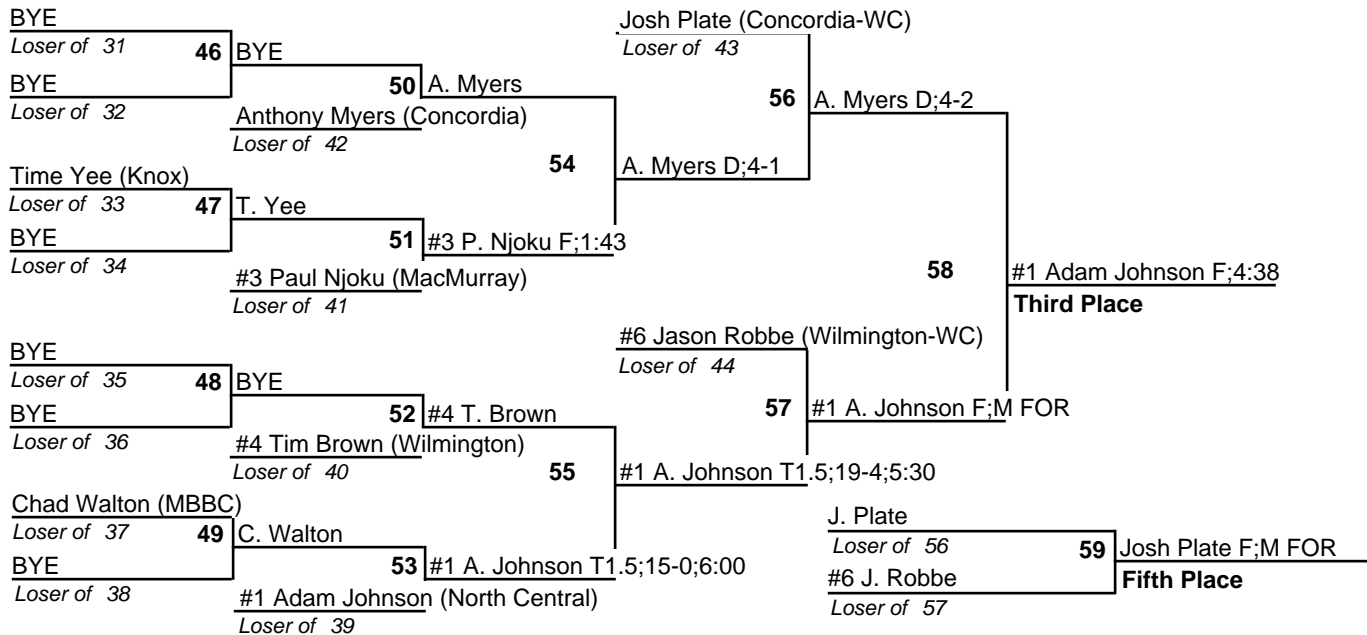

North Central College Wrestling Invitational

19-20 January 2007

125

#1 Spencer Peterson (UW Platteville)

North Central College Wrestling Invitational

19-20 January 2007

133

North Central College Wrestling Invitational

19-20 January 2007

141

#1 Zach Chambers (UW Platteville)

North Central College Wrestling Invitational

19-20 January 2007

149

North Central College Wrestling Invitational

19-20 January 2007

157

North Central College Wrestling Invitational

19-20 January 2007

#1 Ben Youel (North Central)

North Central College Wrestling Invitational

19-20 January 2007

#1 Tim O'Connor (MSOE)

North Central College Wrestling Invitational