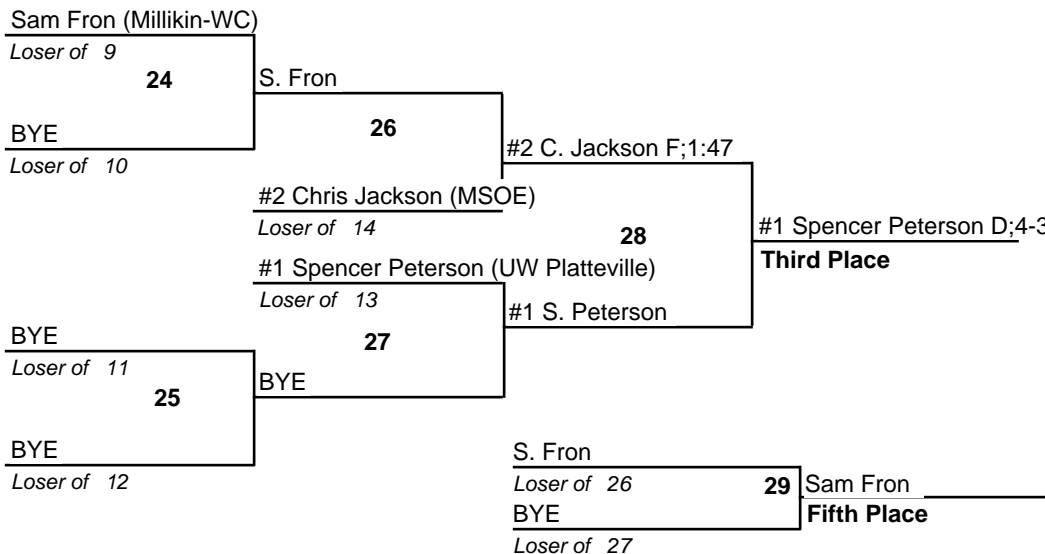

North Central College Wrestling Invitational

19-20 January 2007

125

#1 Spencer Peterson (UW Platteville)

North Central College Wrestling Invitational

19-20 January 2007

133

North Central College Wrestling Invitational

19-20 January 2007

141

#1 Zach Chambers (UW Platteville)

North Central College Wrestling Invitational

19-20 January 2007

149

North Central College Wrestling Invitational

19-20 January 2007

157

North Central College Wrestling Invitational

19-20 January 2007

#1 Ben Youel (North Central)

North Central College Wrestling Invitational

19-20 January 2007

#1 Tim O'Connor (MSOE)

North Central College Wrestling Invitational

19-20 January 2007

184

North Central College Wrestling Invitational

19-20 January 2007

197

North Central College Wrestling Invitational

19-20 January 2007