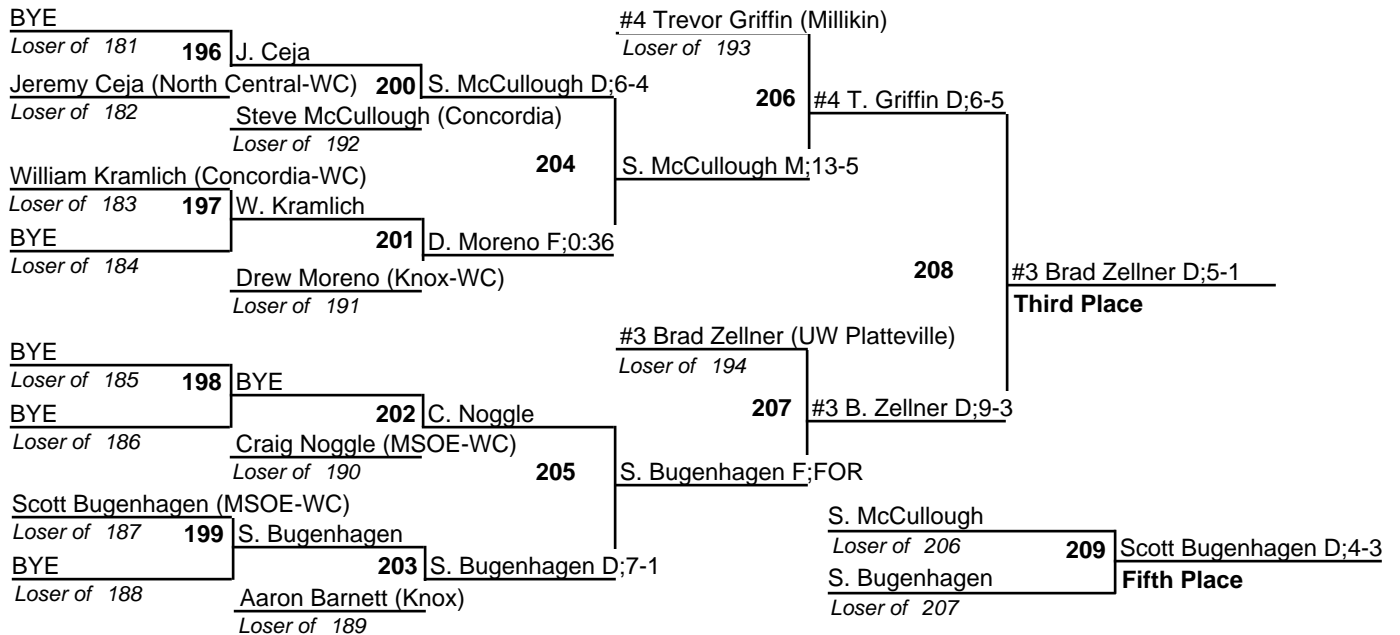

North Central College Wrestling Invitational

19-20 January 2007

125

#1 Spencer Peterson (UW Platteville)

North Central College Wrestling Invitational

19-20 January 2007

133

North Central College Wrestling Invitational

19-20 January 2007

141

#1 Zach Chambers (UW Platteville)

North Central College Wrestling Invitational

19-20 January 2007

149

North Central College Wrestling Invitational

19-20 January 2007

157

North Central College Wrestling Invitational

19-20 January 2007

#1 Ben Youel (North Central)

North Central College Wrestling Invitational

19-20 January 2007

#1 Tim O'Connor (MSOE)

North Central College Wrestling Invitational

19-20 January 2007

184

North Central College Wrestling Invitational

19-20 January 2007

197

North Central College Wrestling Invitational

19-20 January 2007