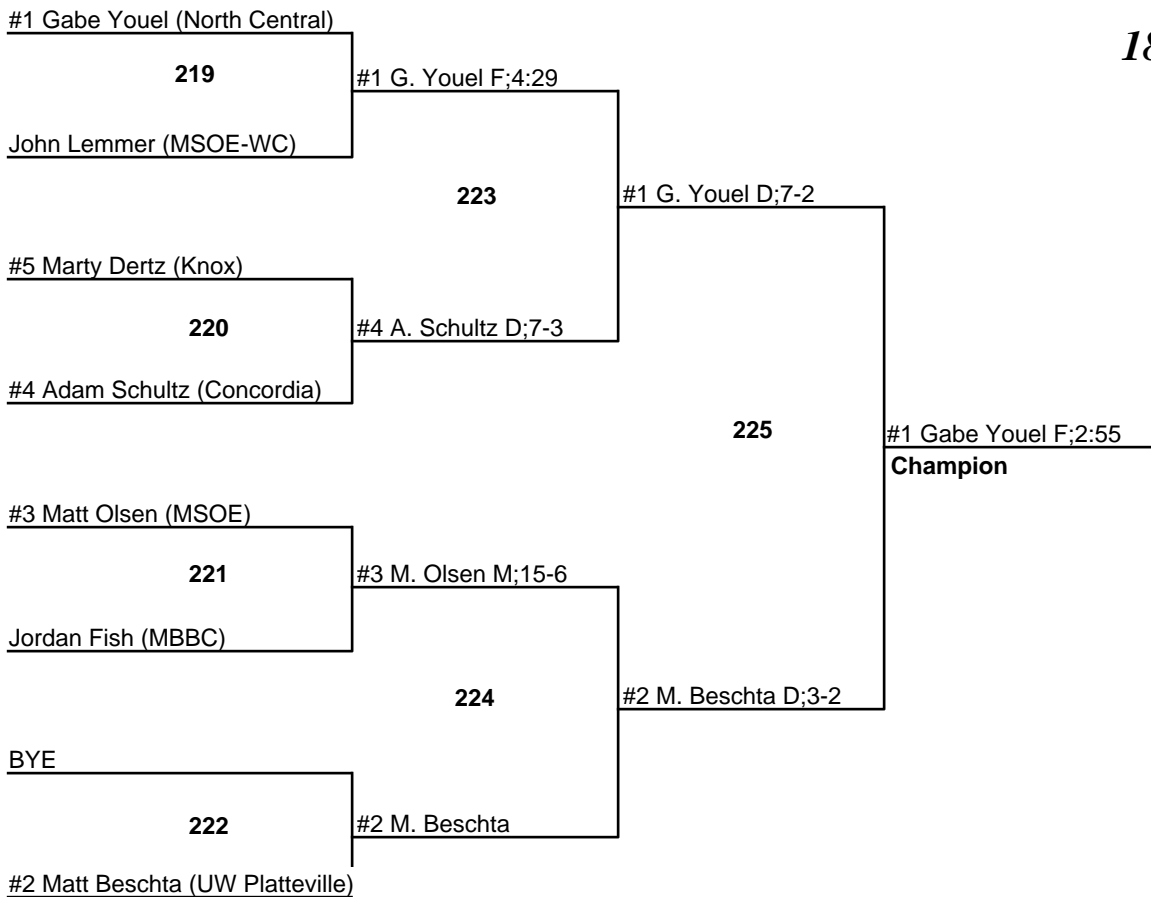

North Central College Wrestling Invitational

19-20 January 2007

125

#1 Spencer Peterson (UW Platteville)

North Central College Wrestling Invitational

19-20 January 2007

133

North Central College Wrestling Invitational

19-20 January 2007

141

#1 Zach Chambers (UW Platteville)

North Central College Wrestling Invitational

19-20 January 2007

149

North Central College Wrestling Invitational

19-20 January 2007

157

North Central College Wrestling Invitational

19-20 January 2007

#1 Ben Youel (North Central)

North Central College Wrestling Invitational

19-20 January 2007

#1 Tim O'Connor (MSOE)

North Central College Wrestling Invitational

19-20 January 2007

184

North Central College Wrestling Invitational

19-20 January 2007

197

North Central College Wrestling Invitational

19-20 January 2007