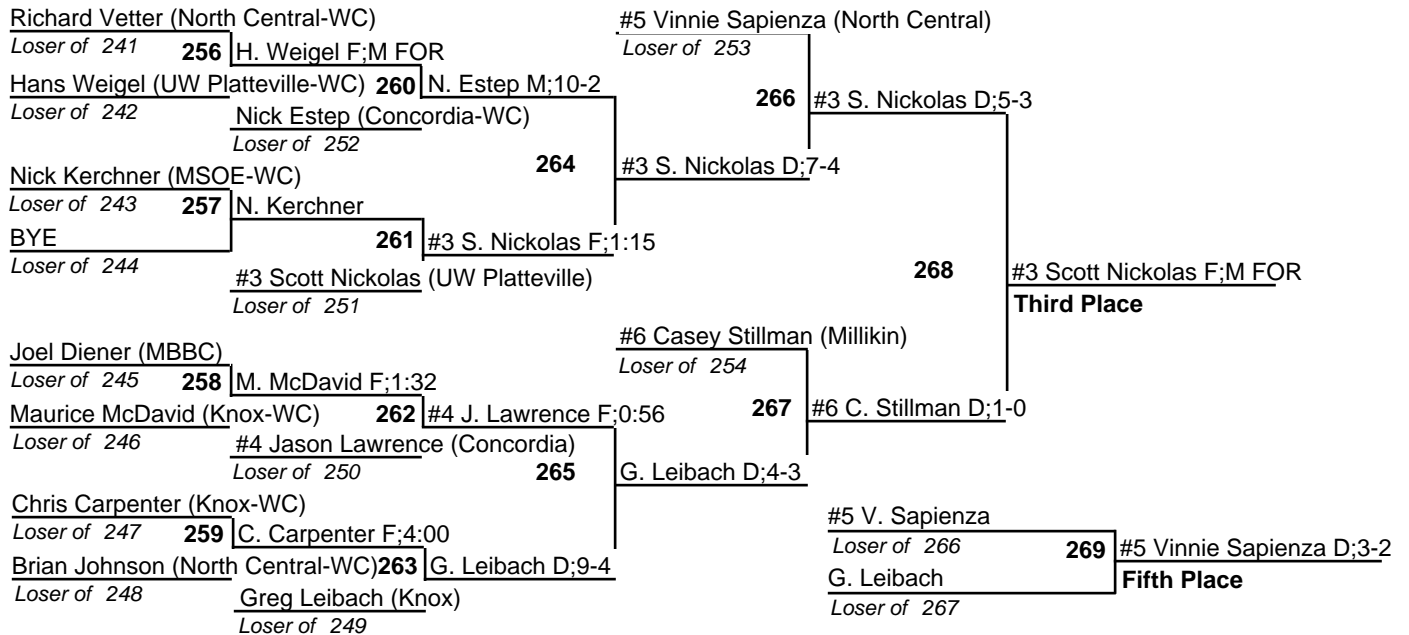

North Central College Wrestling Invitational

19-20 January 2007

125

#1 Spencer Peterson (UW Platteville)

North Central College Wrestling Invitational

19-20 January 2007

133

North Central College Wrestling Invitational

19-20 January 2007

141

#1 Zach Chambers (UW Platteville)

North Central College Wrestling Invitational

19-20 January 2007

149

North Central College Wrestling Invitational

19-20 January 2007

157

North Central College Wrestling Invitational

19-20 January 2007

#1 Ben Youel (North Central)

North Central College Wrestling Invitational

19-20 January 2007

#1 Tim O'Connor (MSOE)

North Central College Wrestling Invitational

19-20 January 2007

184

North Central College Wrestling Invitational

19-20 January 2007

197

North Central College Wrestling Invitational

19-20 January 2007