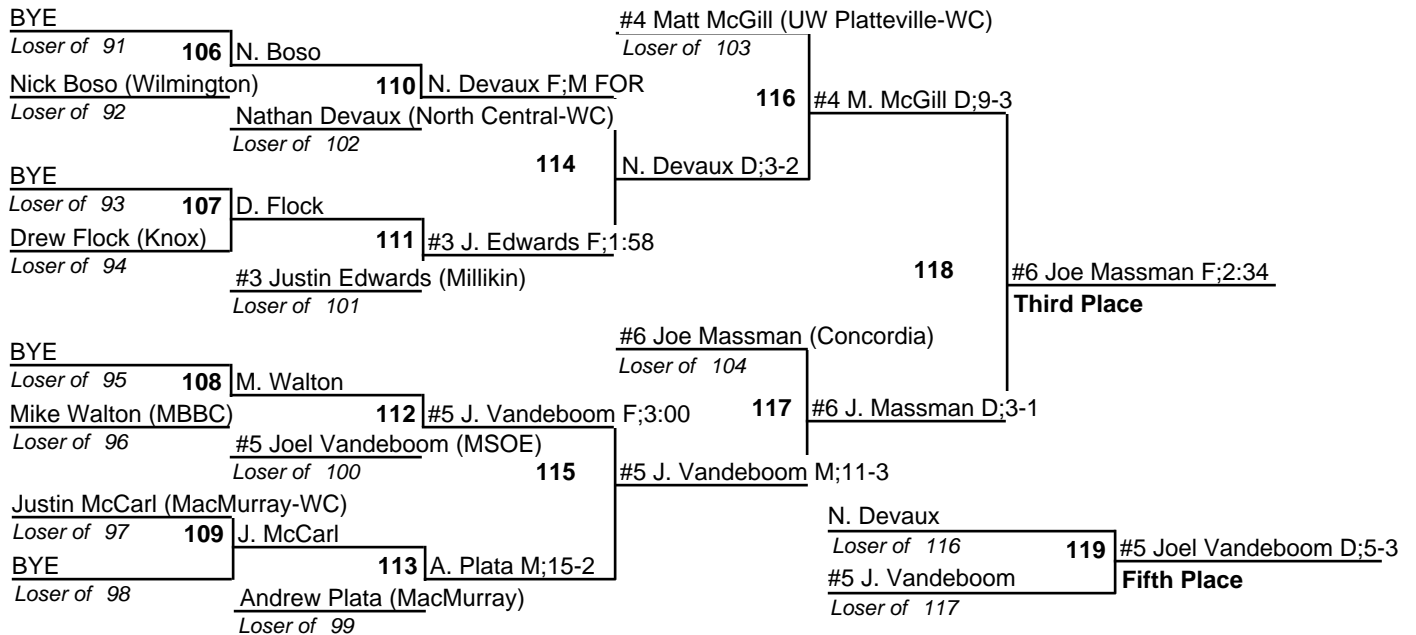

North Central College Wrestling Invitational

19-20 January 2007

125

#1 Spencer Peterson (UW Platteville)

North Central College Wrestling Invitational

19-20 January 2007

133

North Central College Wrestling Invitational

19-20 January 2007

141

#1 Zach Chambers (UW Platteville)

North Central College Wrestling Invitational

19-20 January 2007

149

North Central College Wrestling Invitational

19-20 January 2007

157

North Central College Wrestling Invitational

19-20 January 2007

#1 Ben Youel (North Central)

North Central College Wrestling Invitational

19-20 January 2007

#1 Tim O'Connor (MSOE)

North Central College Wrestling Invitational