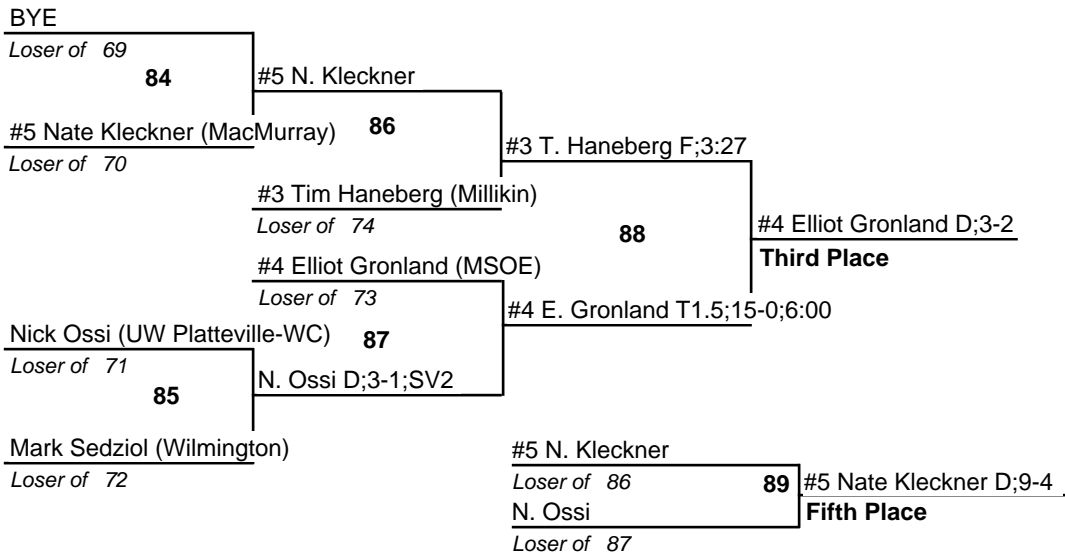

North Central College Wrestling Invitational

19-20 January 2007

125

#1 Spencer Peterson (UW Platteville)

North Central College Wrestling Invitational

19-20 January 2007

133

North Central College Wrestling Invitational

19-20 January 2007

141

#1 Zach Chambers (UW Platteville)

North Central College Wrestling Invitational

19-20 January 2007

149

North Central College Wrestling Invitational

19-20 January 2007