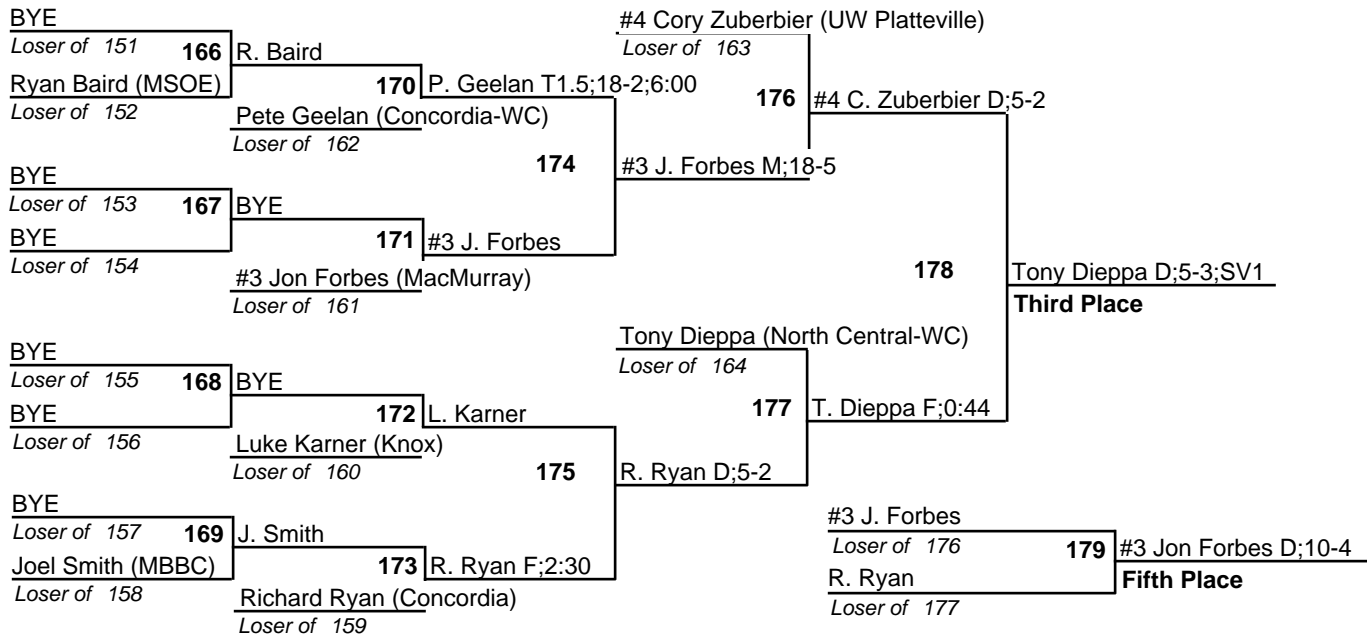

North Central College Wrestling Invitational

19-20 January 2007

125

#1 Spencer Peterson (UW Platteville)

North Central College Wrestling Invitational

19-20 January 2007

133

North Central College Wrestling Invitational

19-20 January 2007

141

#1 Zach Chambers (UW Platteville)

North Central College Wrestling Invitational

19-20 January 2007

149

North Central College Wrestling Invitational

19-20 January 2007

157

North Central College Wrestling Invitational

19-20 January 2007

#1 Ben Youel (North Central)

North Central College Wrestling Invitational

19-20 January 2007

#1 Tim O'Connor (MSOE)

North Central College Wrestling Invitational