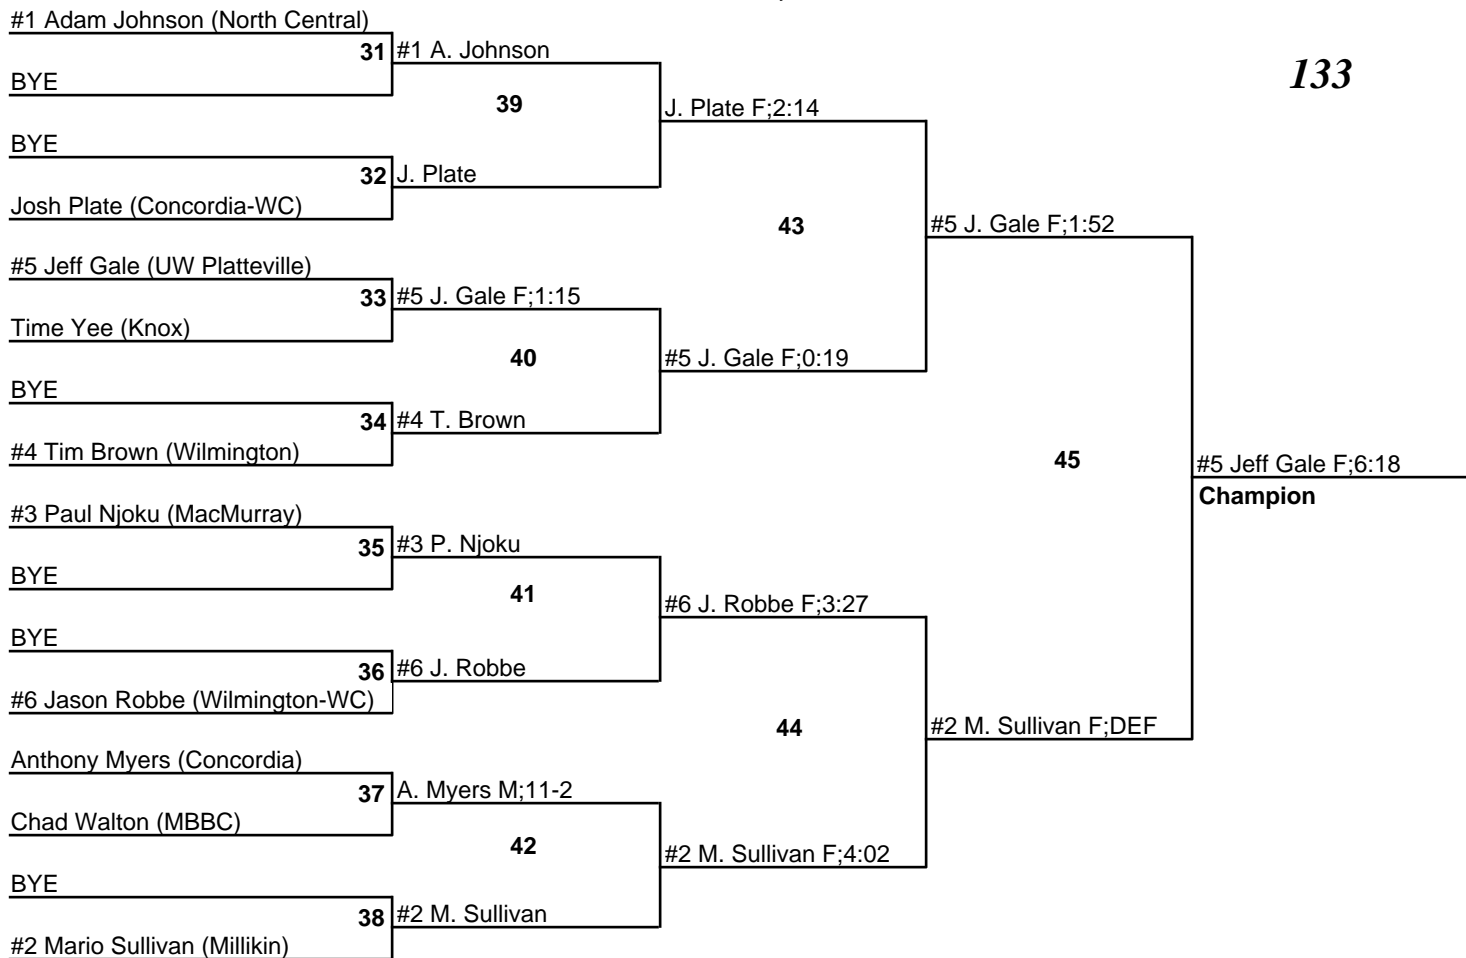

North Central College Wrestling Invitational

19-20 January 2007

125

#1 Spencer Peterson (UW Platteville)

North Central College Wrestling Invitational

19-20 January 2007

133

North Central College Wrestling Invitational

19-20 January 2007

141

#1 Zach Chambers (UW Platteville)

North Central College Wrestling Invitational

19-20 January 2007

149

North Central College Wrestling Invitational

19-20 January 2007