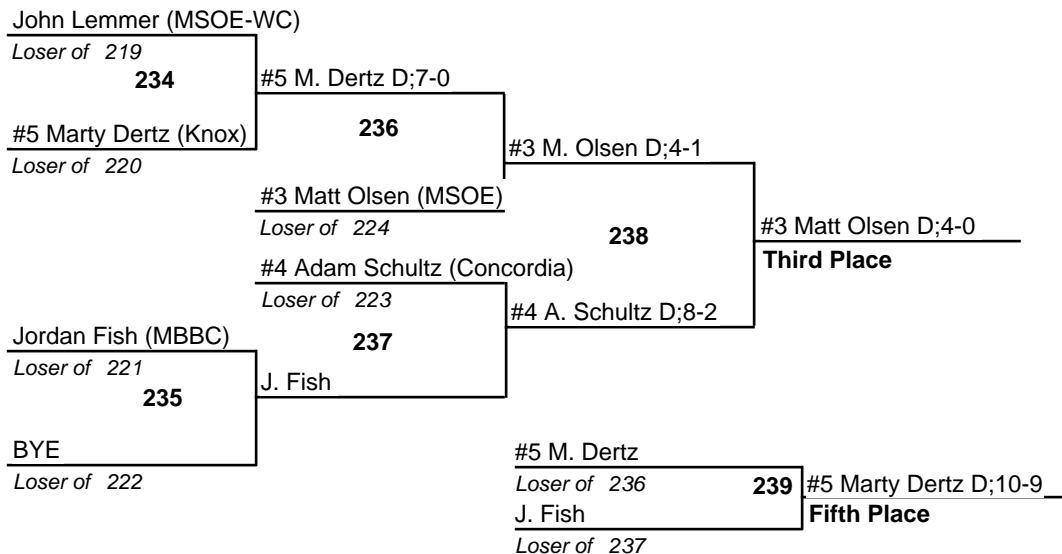

North Central College Wrestling Invitational

19-20 January 2007

125

#1 Spencer Peterson (UW Platteville)

North Central College Wrestling Invitational

19-20 January 2007

133

North Central College Wrestling Invitational

19-20 January 2007

141

#1 Zach Chambers (UW Platteville)

North Central College Wrestling Invitational

19-20 January 2007

149

North Central College Wrestling Invitational

19-20 January 2007

157

North Central College Wrestling Invitational

19-20 January 2007

#1 Ben Youel (North Central)

North Central College Wrestling Invitational

19-20 January 2007

#1 Tim O'Connor (MSOE)

North Central College Wrestling Invitational

19-20 January 2007

184

North Central College Wrestling Invitational

19-20 January 2007

197

North Central College Wrestling Invitational

19-20 January 2007