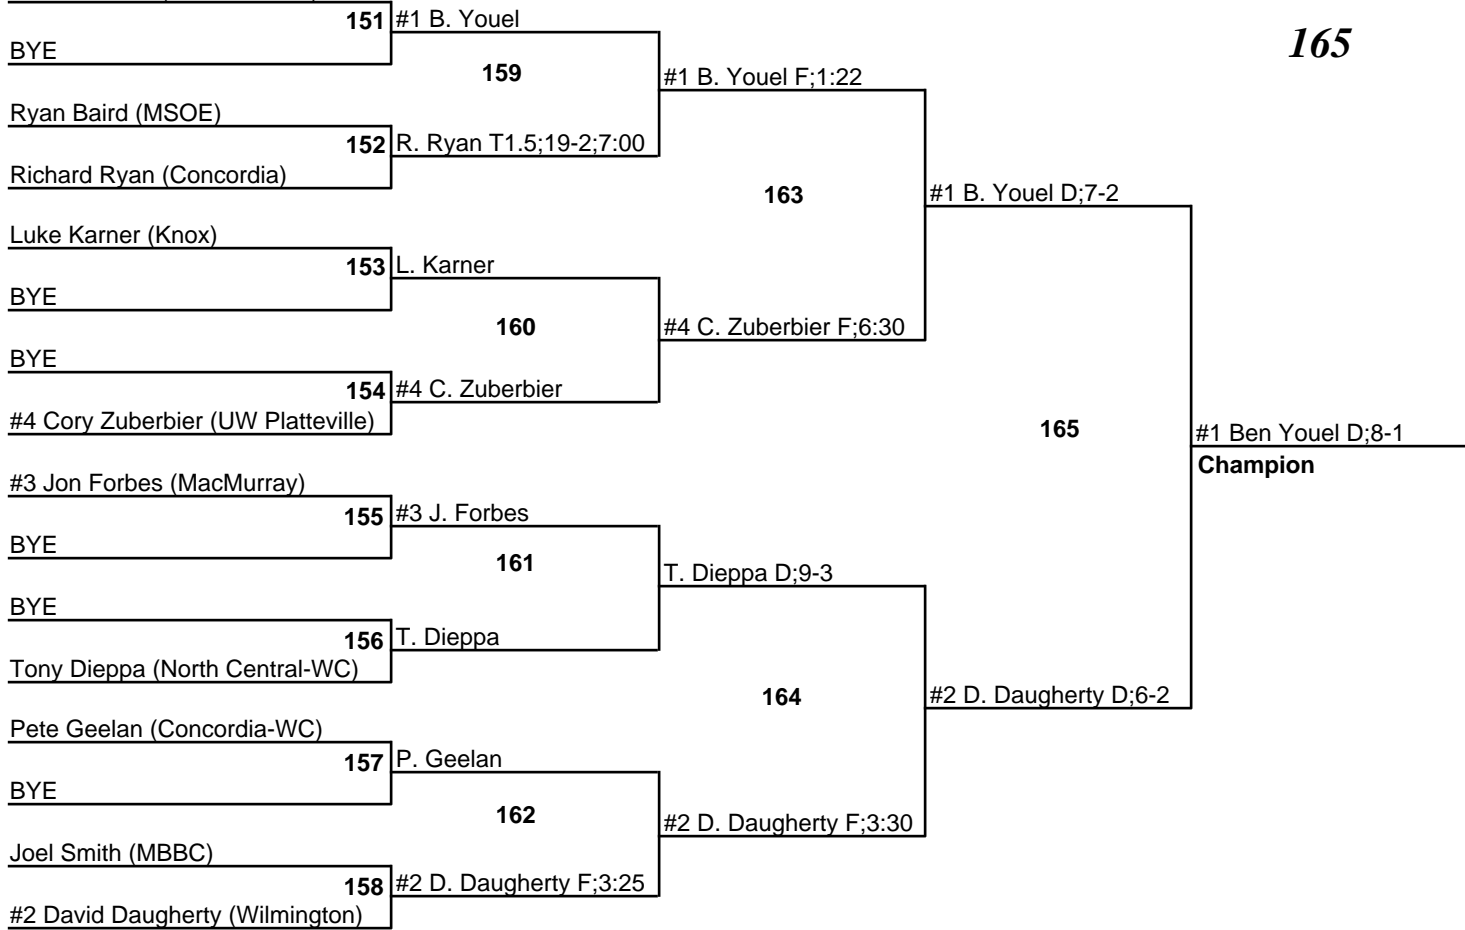

North Central College Wrestling Invitational

19-20 January 2007

125

#1 Spencer Peterson (UW Platteville)

North Central College Wrestling Invitational

19-20 January 2007

133

North Central College Wrestling Invitational

19-20 January 2007

141

#1 Zach Chambers (UW Platteville)

North Central College Wrestling Invitational

19-20 January 2007

149

North Central College Wrestling Invitational

19-20 January 2007

157

North Central College Wrestling Invitational

19-20 January 2007

#1 Ben Youel (North Central)

North Central College Wrestling Invitational

19-20 January 2007

#1 Tim O'Connor (MSOE)

North Central College Wrestling Invitational

19-20 January 2007

184

North Central College Wrestling Invitational

19-20 January 2007

197

North Central College Wrestling Invitational

19-20 January 2007