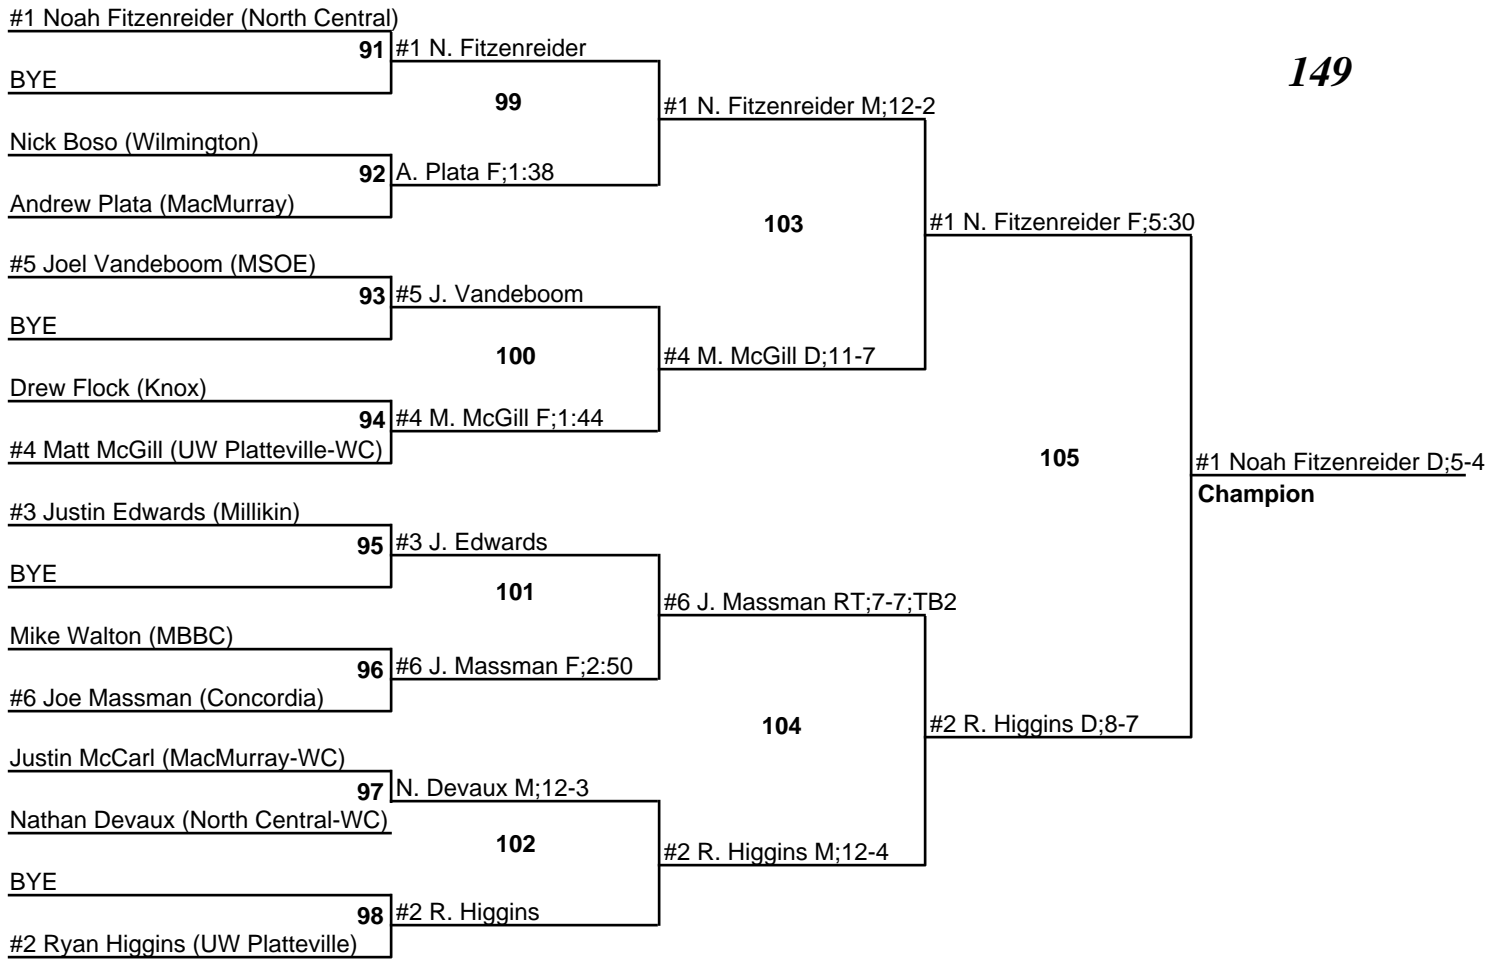

North Central College Wrestling Invitational

19-20 January 2007

125

#1 Spencer Peterson (UW Platteville)

North Central College Wrestling Invitational

19-20 January 2007

133

North Central College Wrestling Invitational

19-20 January 2007

141

#1 Zach Chambers (UW Platteville)

North Central College Wrestling Invitational

19-20 January 2007

149

North Central College Wrestling Invitational

19-20 January 2007

157

North Central College Wrestling Invitational

19-20 January 2007

#1 Ben Youel (North Central)

North Central College Wrestling Invitational

19-20 January 2007

#1 Tim O'Connor (MSOE)

North Central College Wrestling Invitational