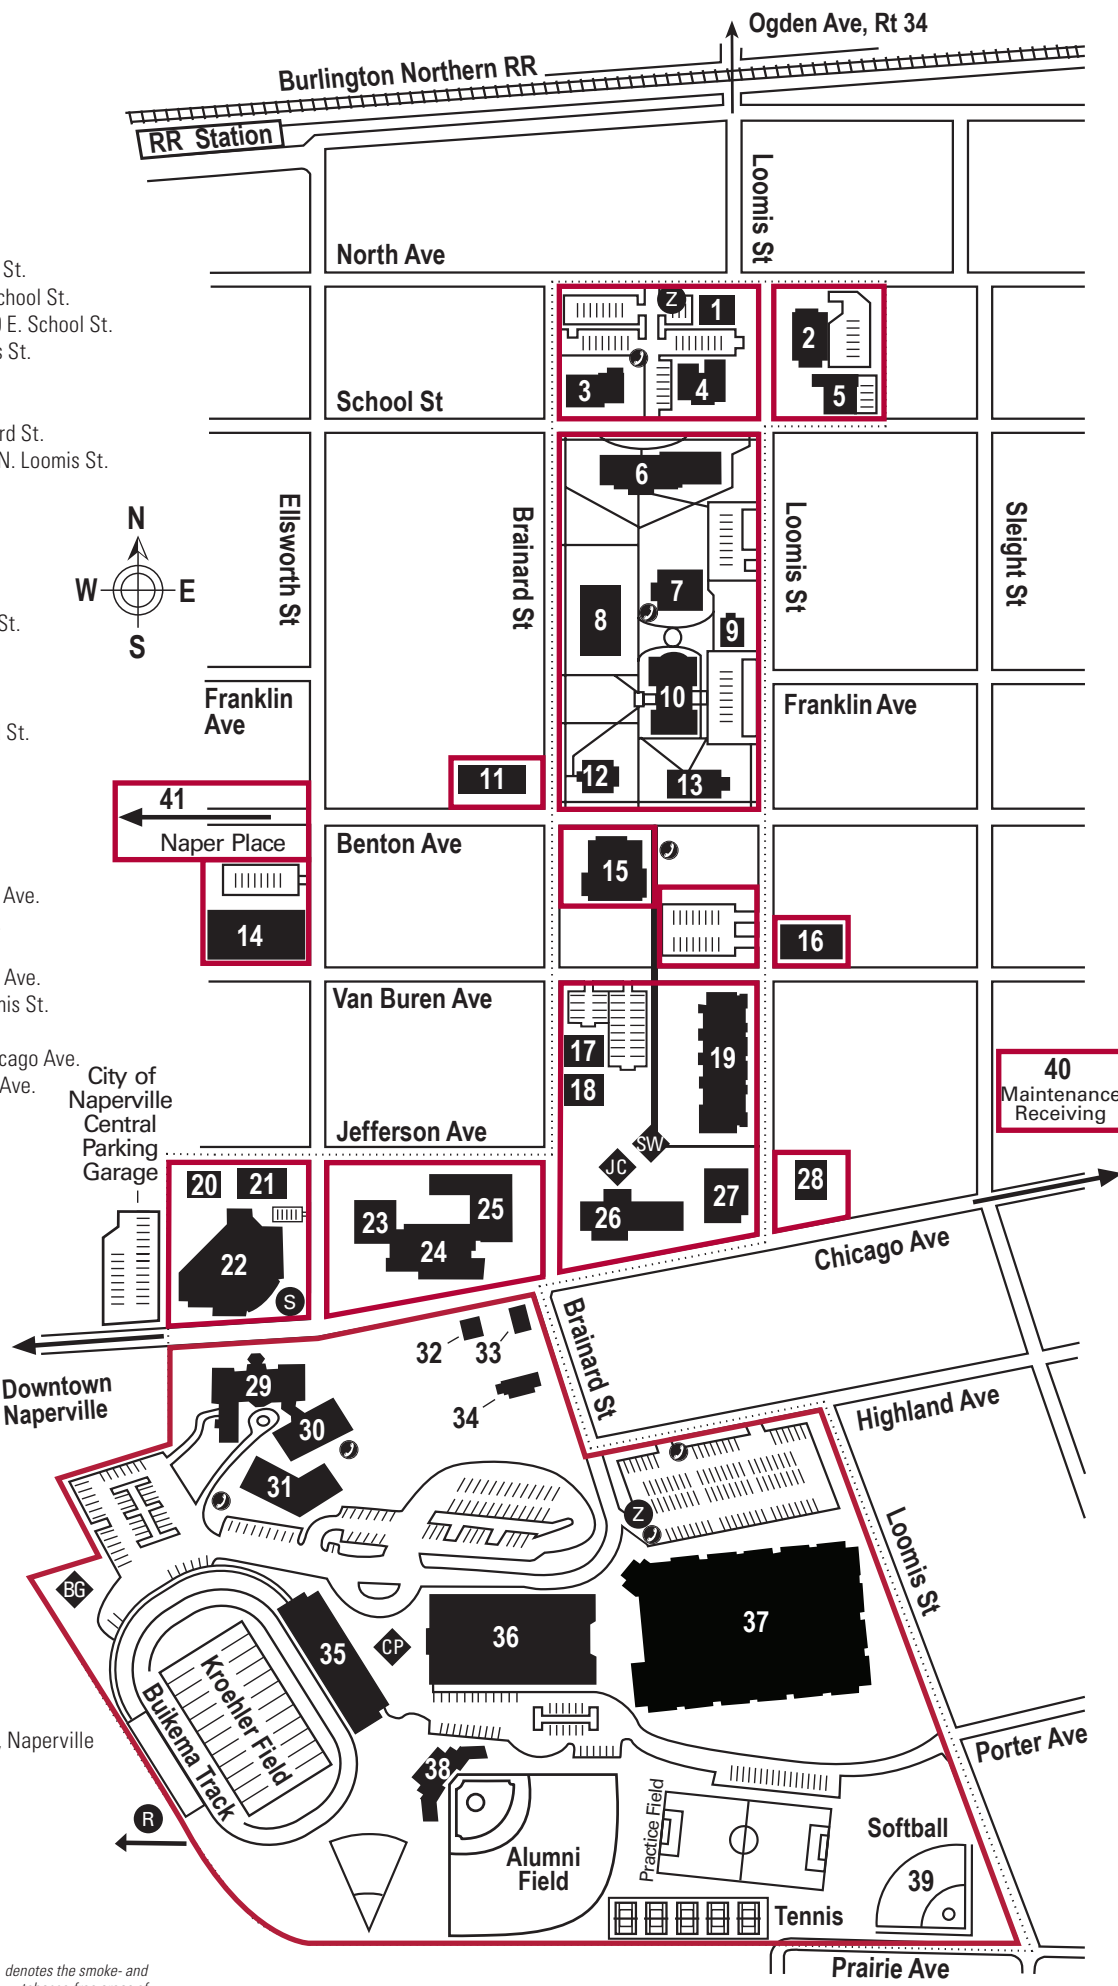

- **Z** Zipcar Reserve a car online or on your mobile phone. Go to Zipcar.com/ncc.
- **S** Shuttle pickup to remote parking and shopping. For route and schedule, visit northcentralcollege.edu/shuttle.
- **R** Remote Parking Lot All Saints Catholic Academy, 1155 Aurora Ave., Naperville
- **E** Emergency Phones
- **BG** Bambule Riverwalk Gateway
- **CP** Championship Plaza
- **JC** Jefferson Commons
- **SW** Sesquicentennial Walkway

— denotes the smoke- and tobacco-free areas of North Central College