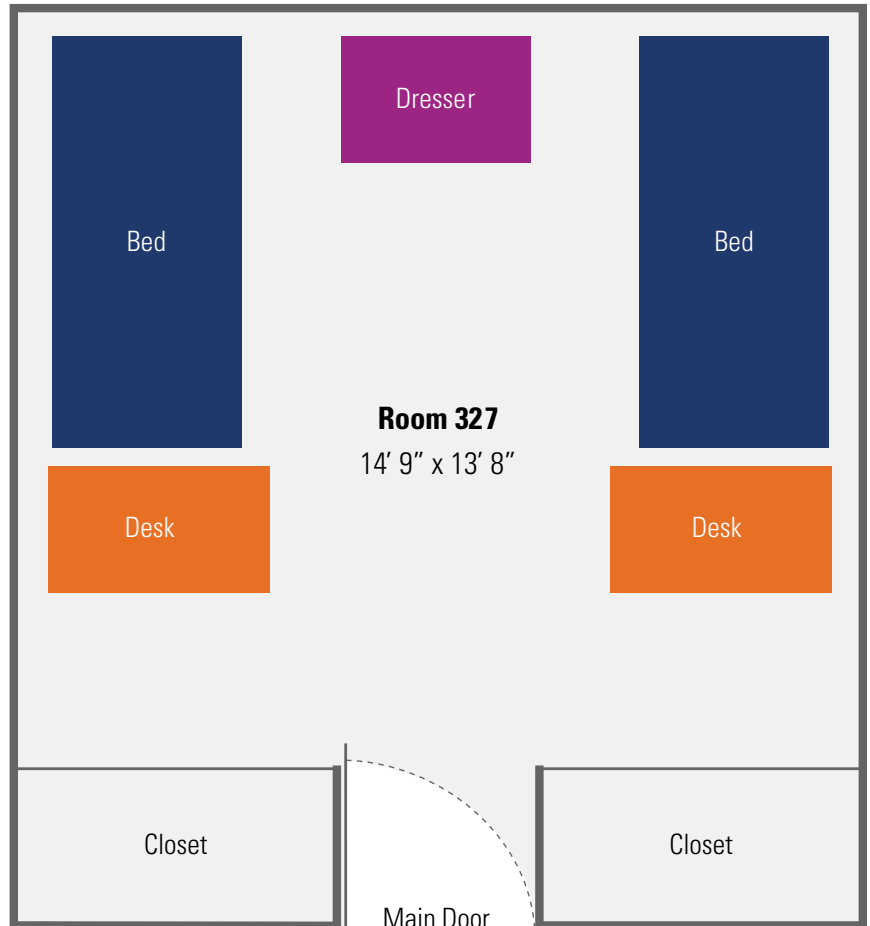

### ROOM TYPE

- Coed by wing
- Double occupancy
- Triple occupancy
- Traditional

### FIXTURES

- Blinds
- Tile floors
- Windows
- Thermostat

**Beds . . . . . 36" x 80"**

**Desks. . . . . 22" x 42"**

**Dresser. . . . . 22" x 36"**  
(four drawers)

*Residence hall room configurations may vary.  
This floor plan represents a typical space for this residence hall.*