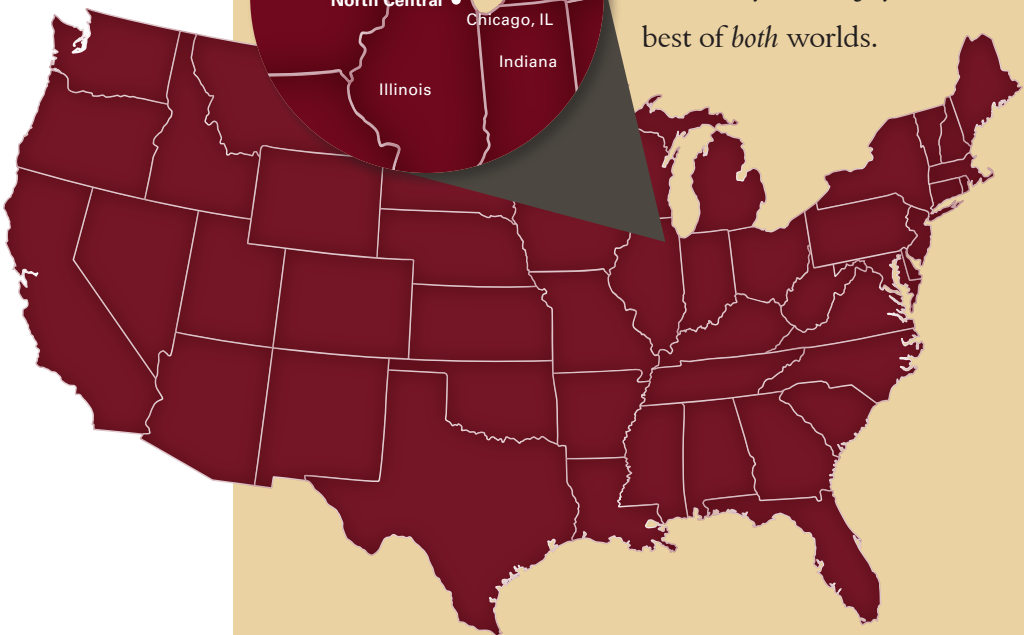

North Central International Student Guide

Naperville, Illinois, just 30 minutes from Chicago

Graduate Universities & Professional Schools Attended by Recent Graduates:

- Emory University
- Georgetown University
- Loyola University Chicago
- Marquette University
- Northwestern University
- Pennsylvania State University
- Texas A&M University
- University of Arizona
- University of Illinois
- University of Notre Dame
- University of San Francisco
- University of Southern California
- University of Wisconsin

Scenic North Central campus
Naperville, Illinois

The campus is located in a residential neighborhood of Naperville, Illinois—a city ranked one of the safest places to live in the US.

Downtown Chicago, Illinois

Where in the World?

Founded in 1861, North Central is a private, four-year, master's university of the liberal arts offering Bachelor of Science (B.S.) and Bachelor of Arts (B.A.) degrees in more than 55 areas of study, as well as five Master's degree programs.

Naperville, Illinois

This safe, friendly city of more than 146,000 has been ranked as one of the “best places to live” in the United States by Money Magazine. North Central's beautiful 68.5-acre residential campus is located in a National Historic District, just a two-minute walk from stores, banks, restaurants, parks and coffee shops. Easily reached by car, bus or train, Naperville is 45 kilometers from downtown Chicago (30 minutes by train) and only 30 minutes from Chicago O'Hare International Airport.