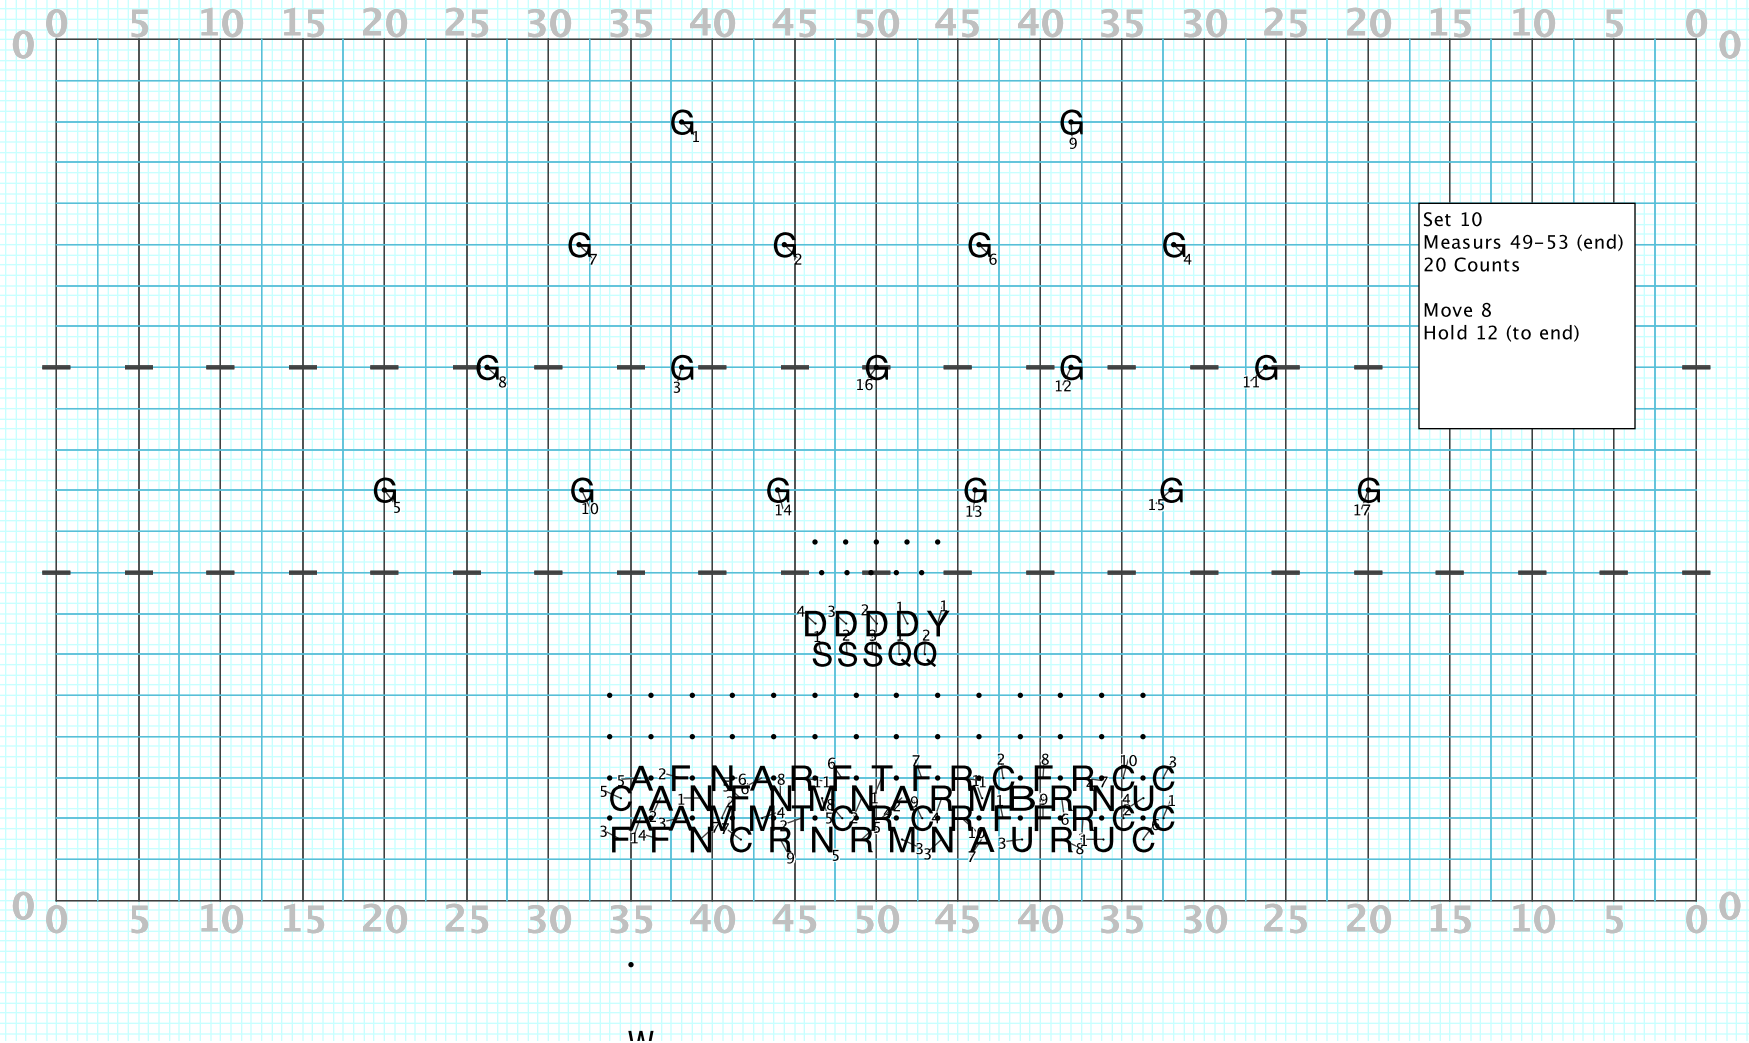

Director Viewpoint

Set 2  
Measures 7-10  
16 Counts  
Move 16  
Low Brass and Tenor Saxes:  
Hold 16

Director Viewpoint

Director Viewpoint

Director Viewpoint

Director Viewpoint

Director Viewpoint

Director Viewpoint

Director Viewpoint

Set 10  
 Measurs 49-53 (end)  
 20 Counts

Move 8  
 Hold 12 (to end)