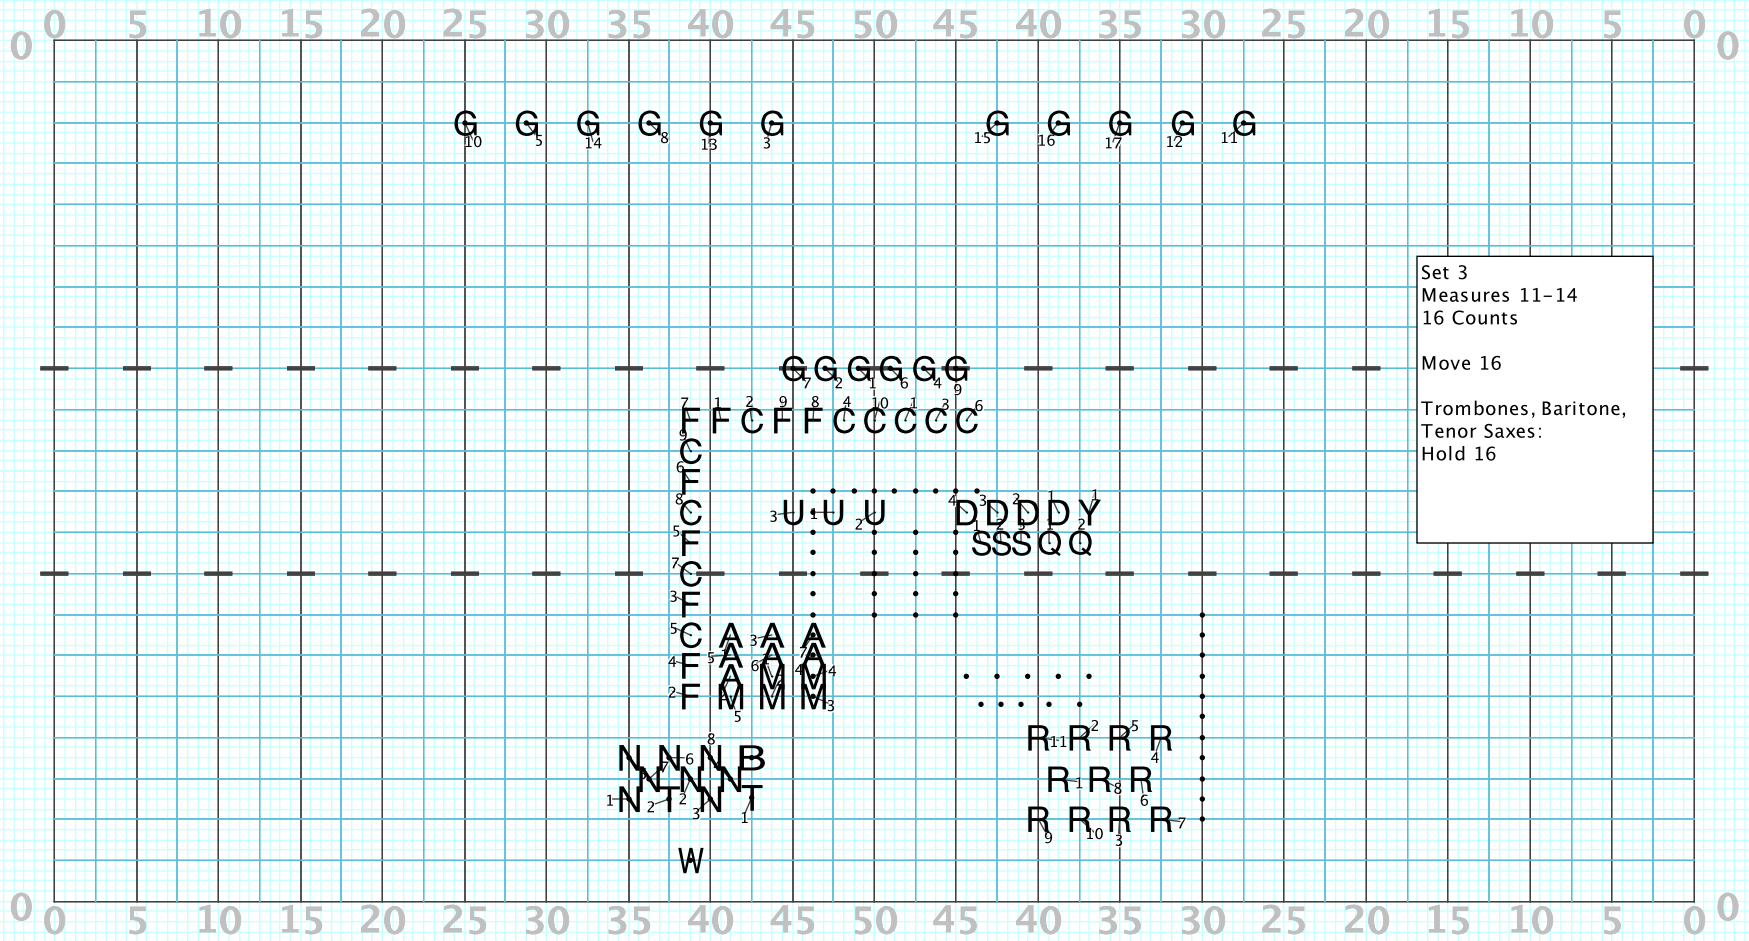

Director Viewpoint

Set 2  
Measures 7-10  
16 Counts  
Move 16  
Low Brass and Tenor Saxes:  
Hold 16

Director Viewpoint

Director Viewpoint

Director Viewpoint

Director Viewpoint

Director Viewpoint

Director Viewpoint

Director Viewpoint

Set 10  
 Measurs 49-53 (end)  
 20 Counts

Move 8  
 Hold 12 (to end)