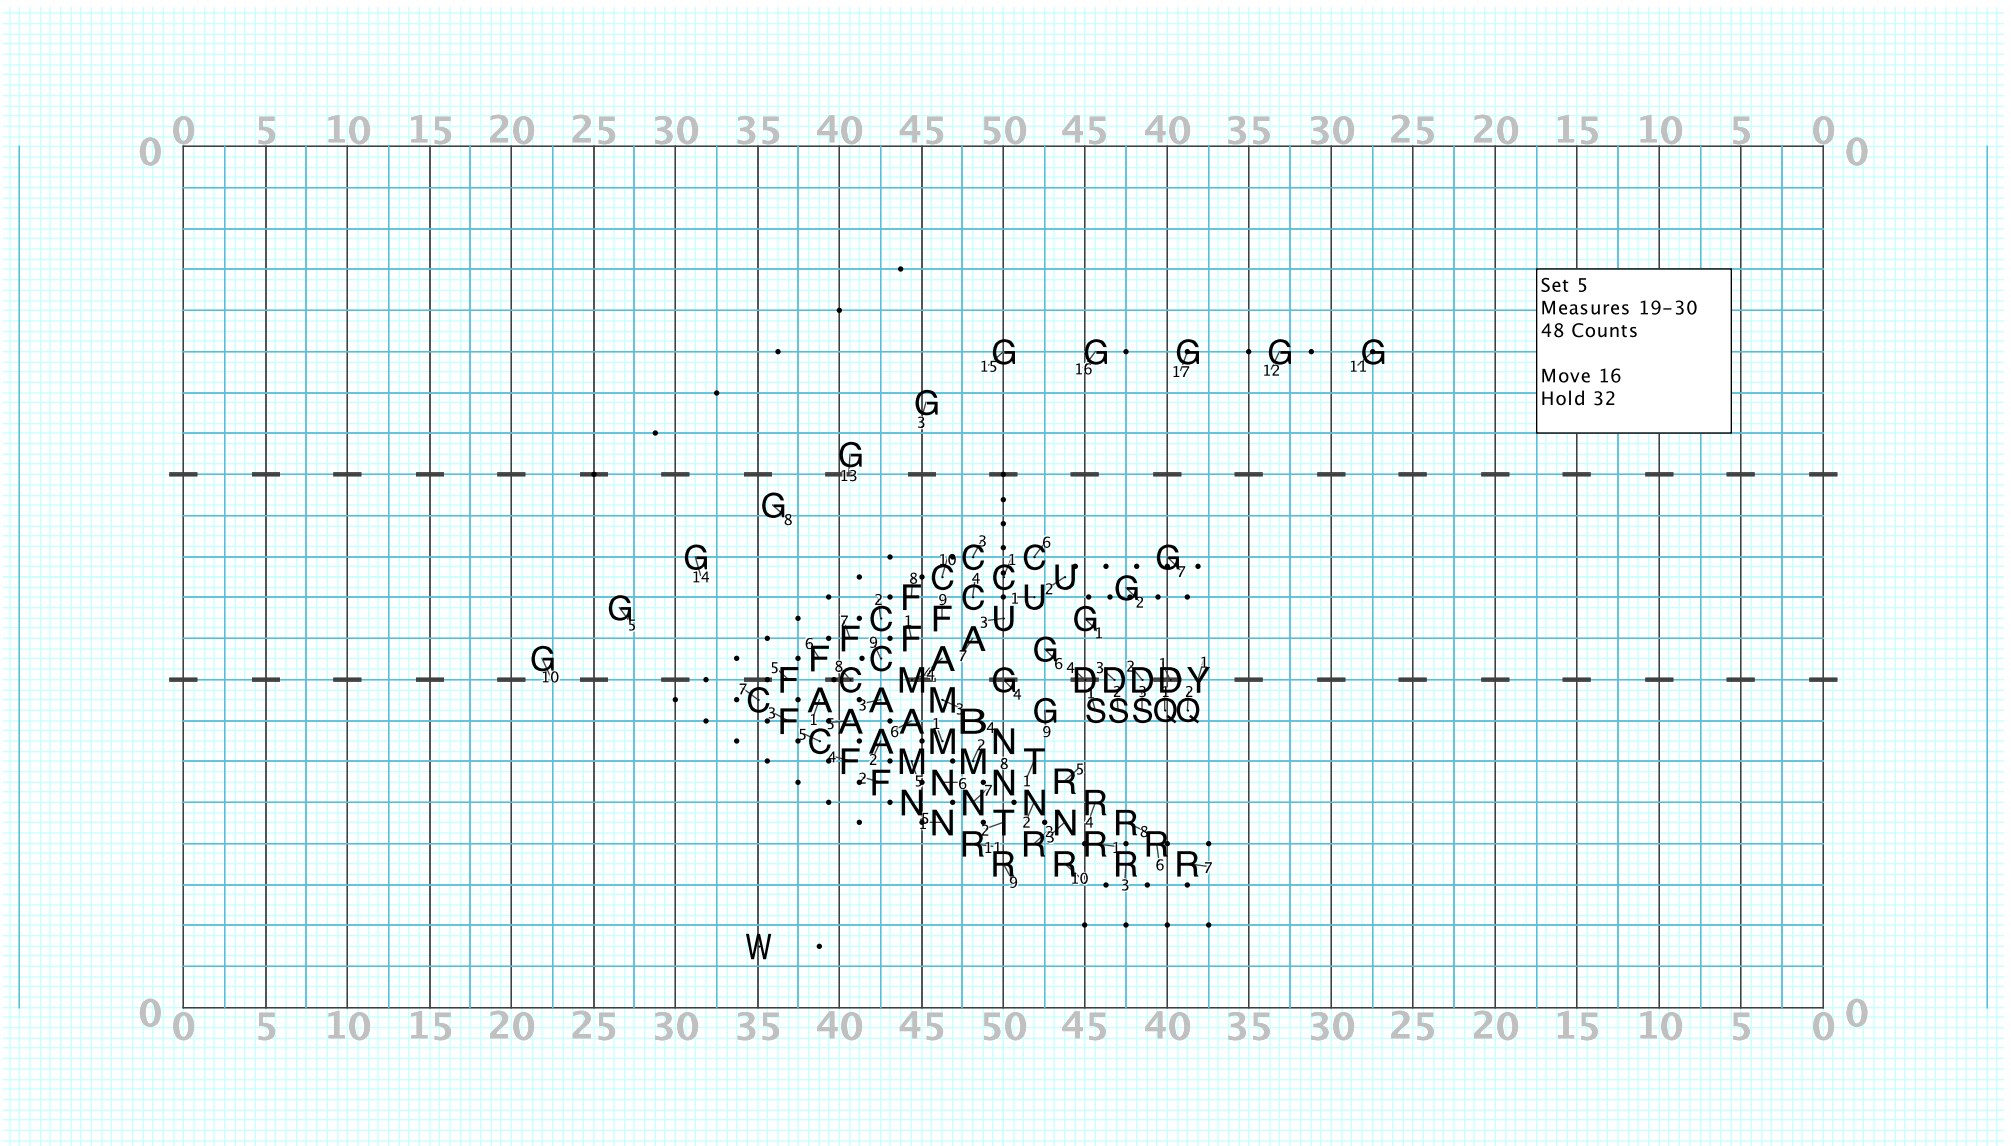

Director Viewpoint

Set 2  
Measures 7-10  
16 Counts  
Move 16  
Low Brass and Tenor Saxes:  
Hold 16

Director Viewpoint

Director Viewpoint

Director Viewpoint

Director Viewpoint

Director Viewpoint

Director Viewpoint

Director Viewpoint

Set 10  
 Measurs 49-53 (end)  
 20 Counts

Move 8  
 Hold 12 (to end)