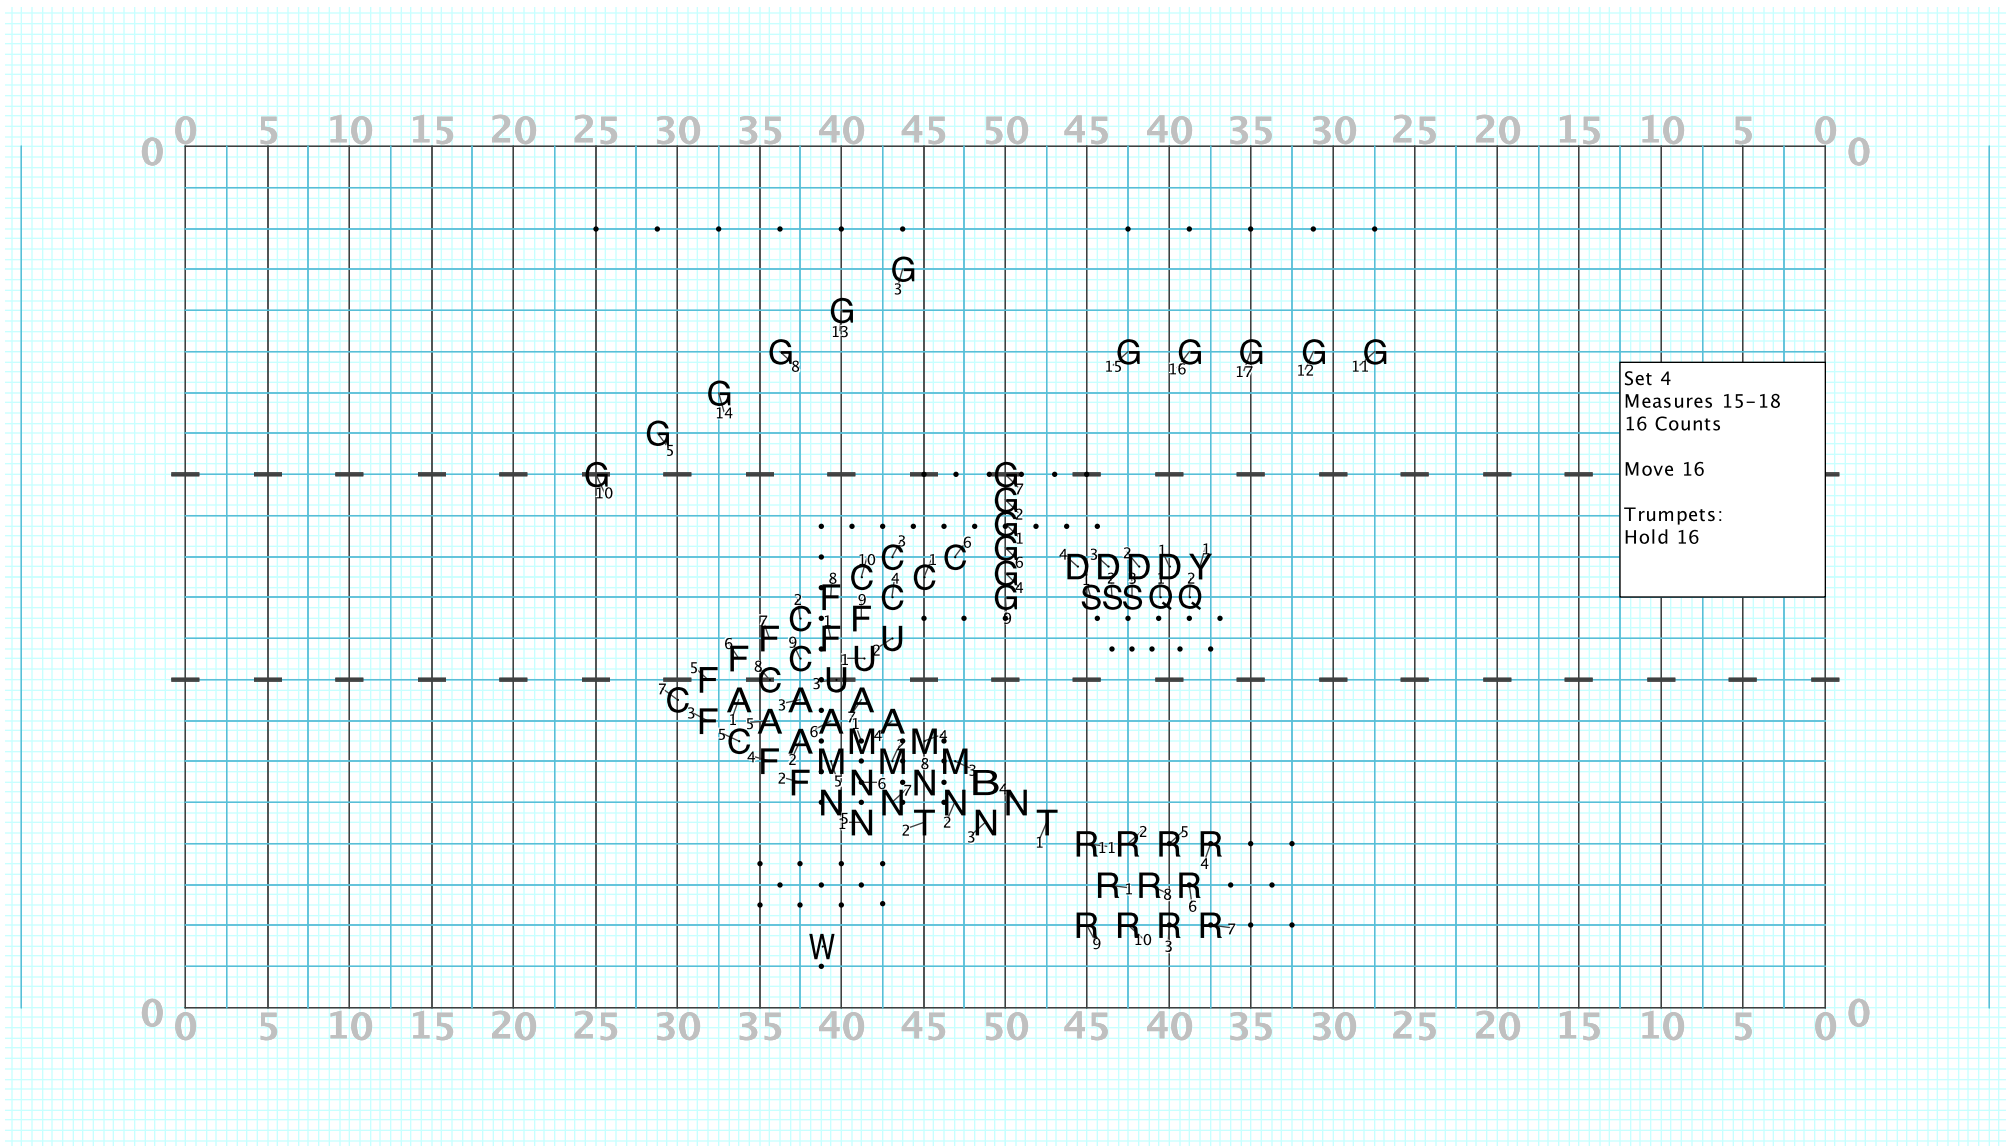

Director Viewpoint

Set 2  
Measures 7-10  
16 Counts  
Move 16  
Low Brass and Tenor Saxes:  
Hold 16

Director Viewpoint

Director Viewpoint

Director Viewpoint

Director Viewpoint

Director Viewpoint

Director Viewpoint

Director Viewpoint

Set 10  
 Measurs 49-53 (end)  
 20 Counts

Move 8  
 Hold 12 (to end)