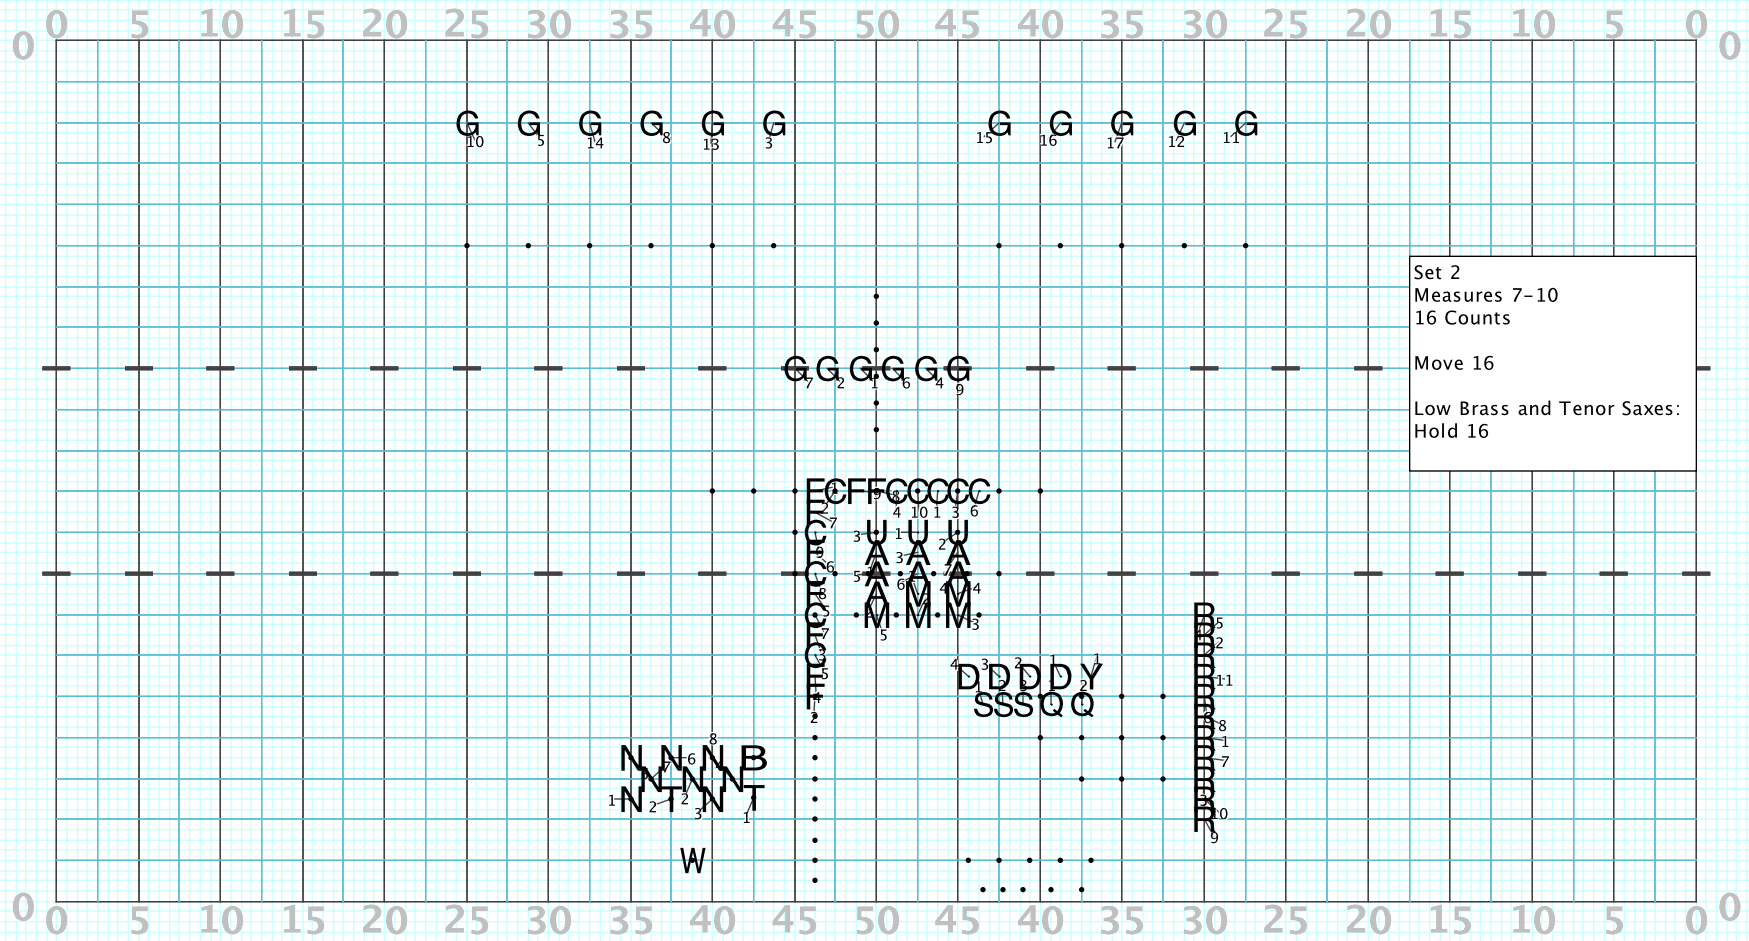

Director Viewpoint

Set 2  
Measures 7-10  
16 Counts  
Move 16  
Low Brass and Tenor Saxes:  
Hold 16

Director Viewpoint

Director Viewpoint

Director Viewpoint

Director Viewpoint

Director Viewpoint

Director Viewpoint

Director Viewpoint

Set 10  
 Measurs 49-53 (end)  
 20 Counts

Move 8  
 Hold 12 (to end)